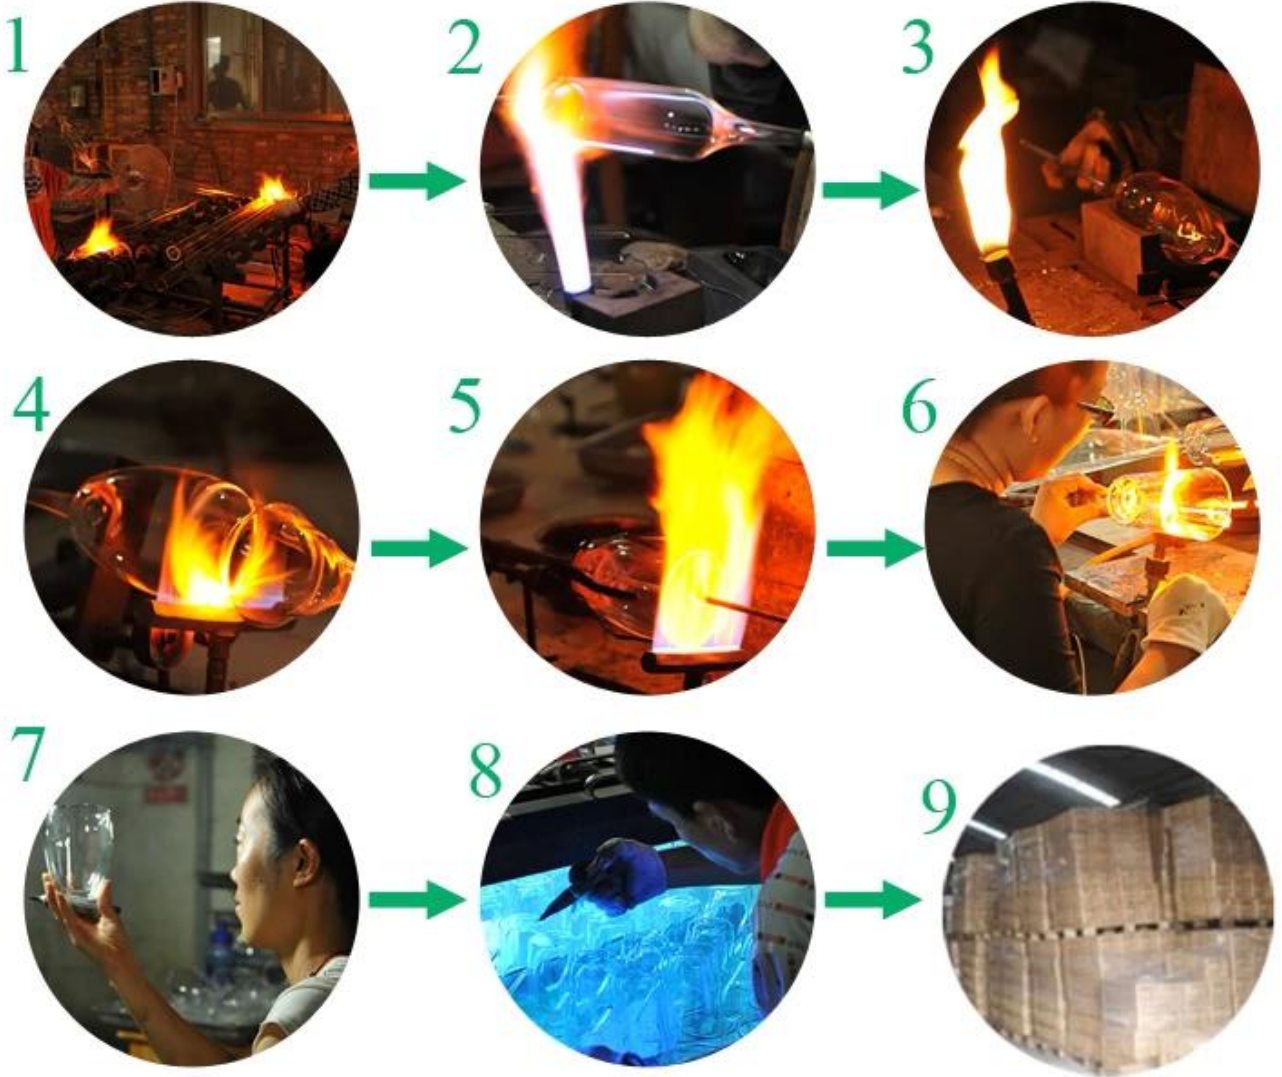

Borosilicate glass

S Our Company & Sample Room *Every day is sunny day*