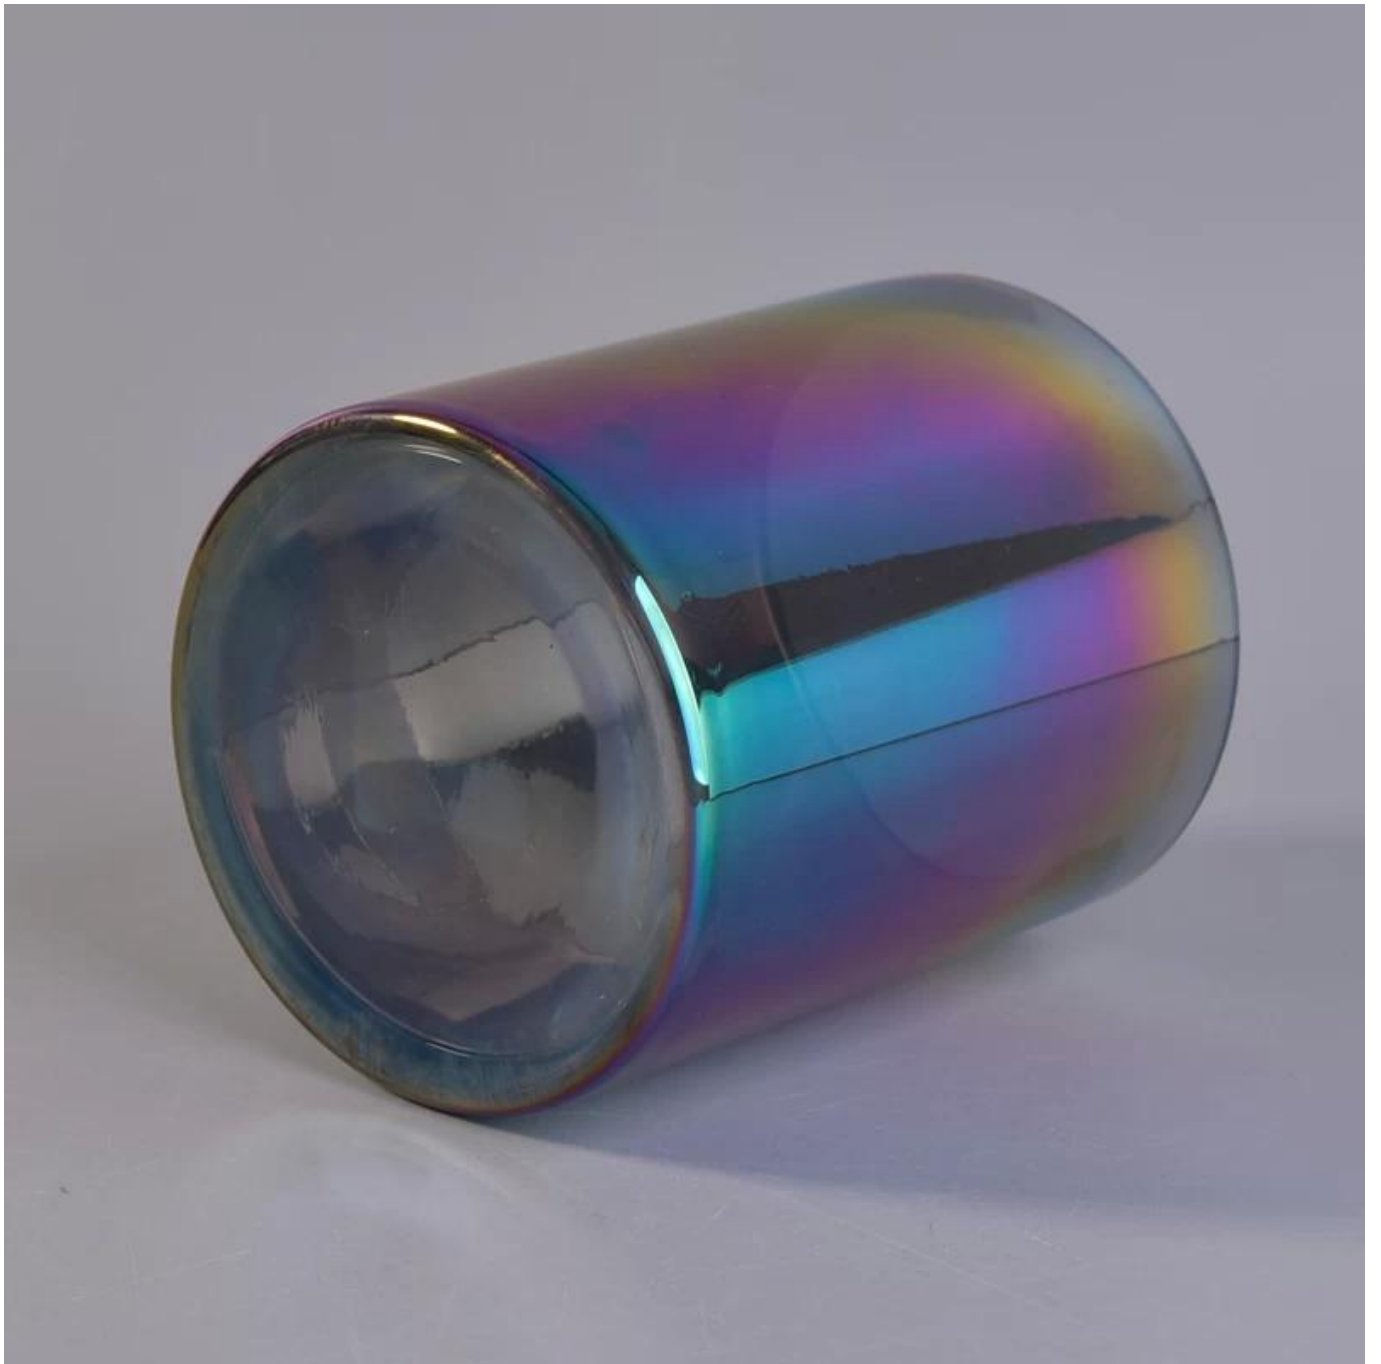

More Product Pictures

[Дополнительная ссылка](#)

**In stock now**

SGJD8090

TOP: 80mm  
HEIGHT: 90mm  
CAPACITY: 300ml

1K  
MOQ

SGJD88100

TOP: 88mm  
HEIGHT: 100mm  
CAPACITY: 400ml  
WEIGHT: 340g

1K  
MOQ

SGJB7080

TOP: 70mm  
BOTTOM: 64mm  
HEIGHT: 84mm  
CAPACITY: 220ml  
WEIGHT: 200g

1K  
MOQ

Item No: SJSD12183  
Top diameter: 63mm  
Bottom diameter: 63mm  
Height: 138mm  
Weight: 220g  
Capacity: 330ml  
In stock