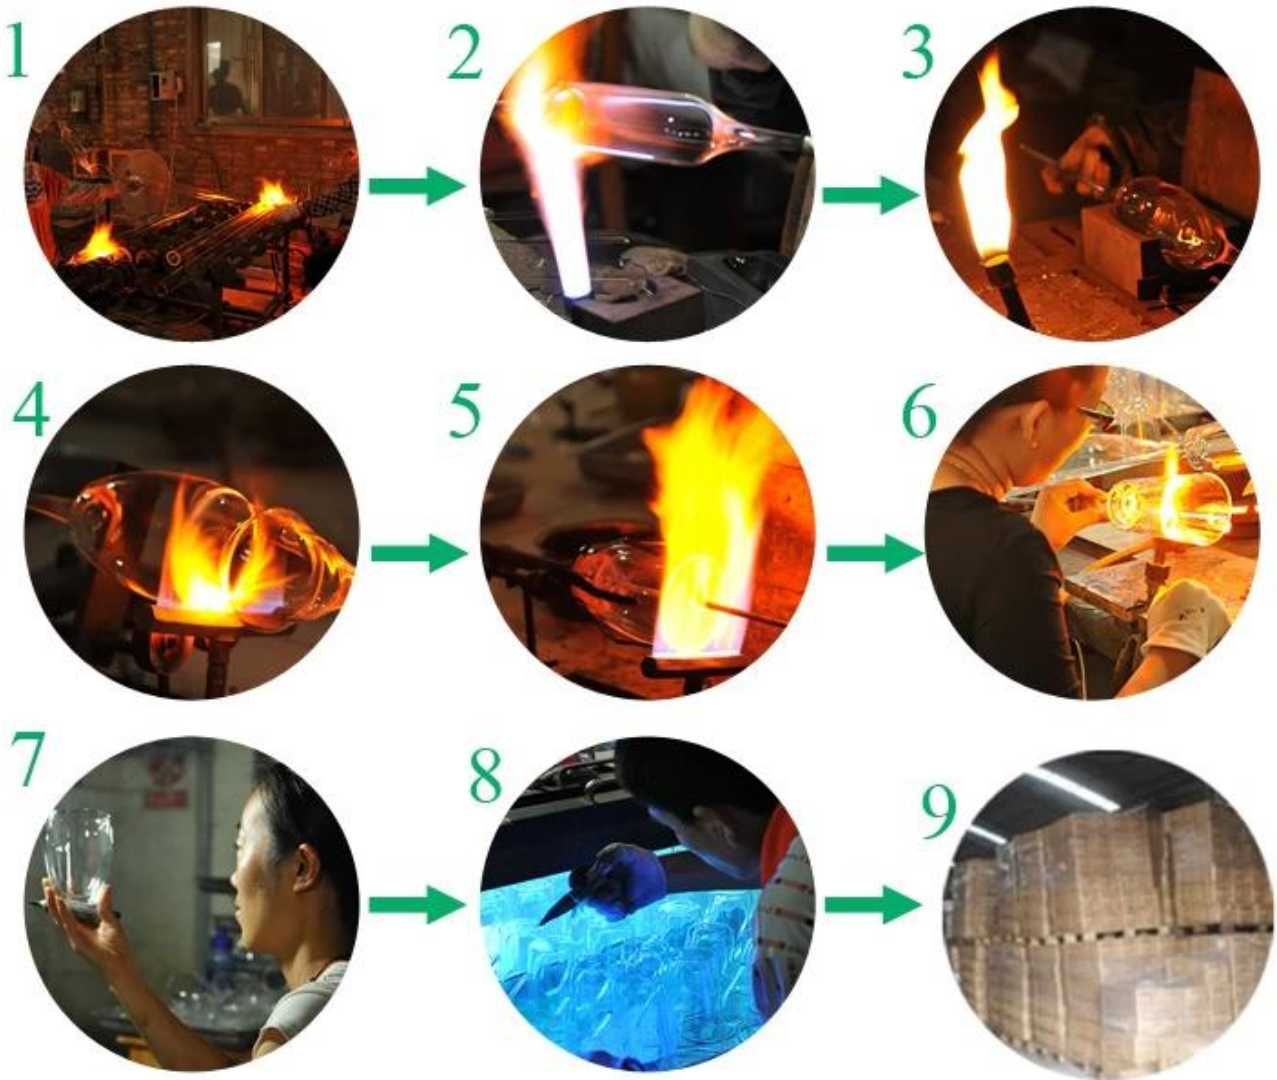

Product Details

Every day is sunny day

Item No.	SGDS14122967
Material	High borosilicate glass
Process	Hand made
Samples time	1. 5 days if at exist shaped and size of glass 2. 15 days if need new shape or size of glass
Packing	Normal packing,6 pcs into inner box, 72 pcs per carton
Product Capacity	500,000~1,000,000 pcs per month
Delivery time	Within 35 days after the sample and order confirmed
Payment terms	30% deposit by T/T in advance and the balance against the copy of B/L
Shipment	By sea, by air, by Express and your shipping agent is acceptable
Product Features	1. Hand made clear double wall glass for coffee with high quality 2. Suitable for used in hotel, home, etc. 3. It is eco-friendly 4. Meet FDA test & CA 65 test
For your choices	1. Different designs and sizes for choice 2. Any color painted, frost, electroplate, pattern laser carver processing 3. Special package like shrink wrap, color gift box, white gift box etc. 4. We have exclusive workers for quality control 5. We have professional workshop and warehouse to ensure the delivery time

More Product Pictures

Every day is sunny day

Borosilicate glass

FDA, LFGB

Method of application:

1. Using it under guide of the adult
2. Washing it with clean or boiling water before usage
3. No touching the rim of glass cup, try to take the bottom or the handle of it