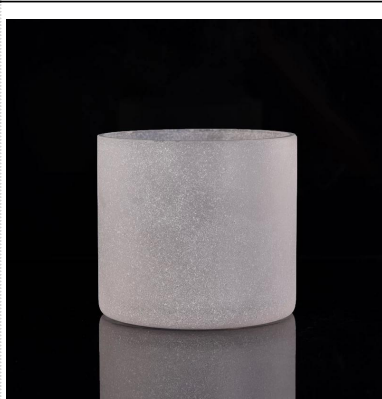

Similar Products Link