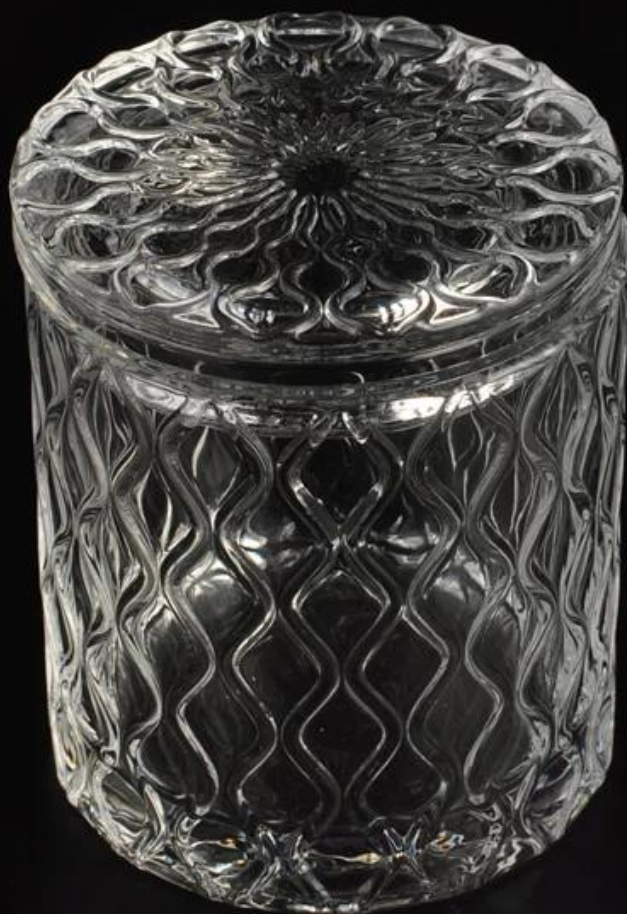

## Wholesale decorative glass candle jar with lid

### Product Details

	Item No	SGHY16011905
	Size	Top dia 80mm Bottom dia 80mm Height 84mm Weight 313g Capacity 275ml Lid: Top dia 79mm Bottom dia 67mm Height 20mm Weight 122g
	Item Name	<b>Wholesale decorative glass candle jar with lid</b>
	Material	High white glass
	Surface finish	color spray, electroplating, etc are available
	Sample	7days
	Terms of payment	30% deposit by T/T in advance and the balance after showing copy of B/L
	Certification	ASTM Test (for candle holder)
	For your choice	1, Any logo printing on glass body 2, Any color painted, frosted, electroplating, logo laser for the finish 3, Special packing like shrink wrap, color gift box, white box etc 4, Any shape, size meet your need

More Product Pictures

Similar Products Link

[Cylinder tealight candle holder](#)

[Round small tealight holder](#)

[Flower shape cylinder jade amber color decorative glass candle jar candle holder](#)