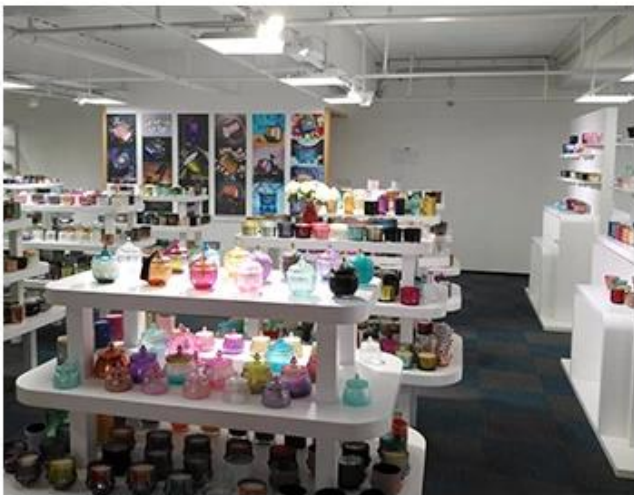

PACKING

We have Normal packing, PVC box
Window box, carton box, pallet
Color box, White box, ect.

of course, we can customize
Individual gift box for you.

Сертификаты

SAMPLE ROOM

There are more than 5000 products in
sample room of Sunny Glassware
for your reference. No second Co. in China!