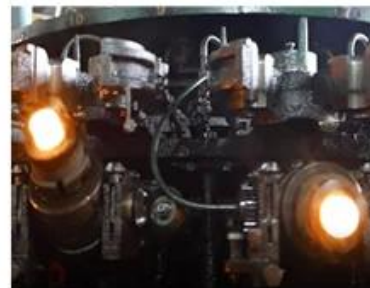

Фабрика

ABOUT FACTORY

There are about 20000 square meters in our factory which was built in 1992 year

процедура Мастерство

PROCESS CRAFTS

We are strict in every procedure

polishing

Machine pressure