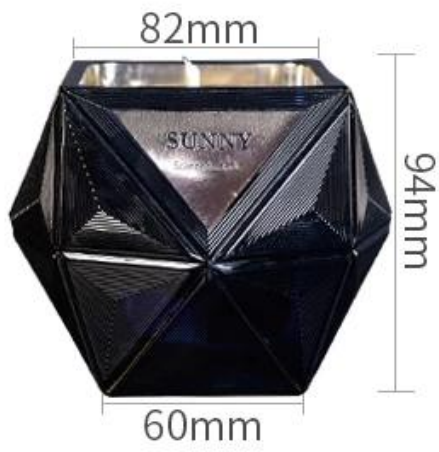

Оптом 300 мл стеклянные свеча сосуды многоугольный дизайн цветной логотип OEM поддержка

Exquisite Embossed Pattern

Capacity

300ml

Weight

1076g

PS:

Sunny Glassware had applied the patent for our own designs they are protected by copyright and not allowed to show any other vendors to quote or copy. Meanwhile, it can be your private label product and won't supply others once you place order with defined qty.