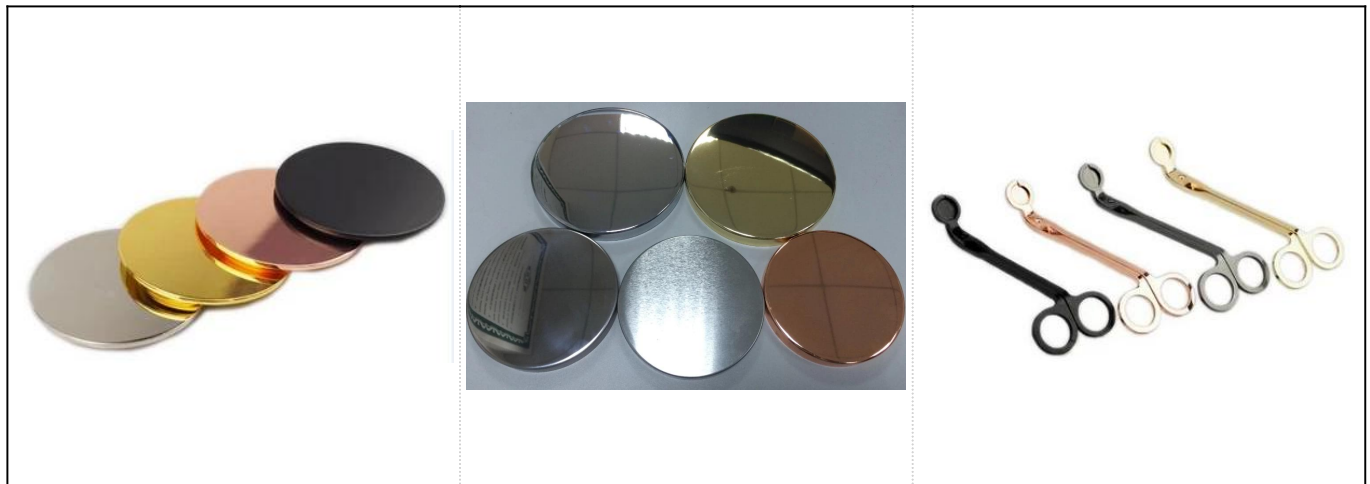

Regular hot sale items					
SGR8080		Dia:80mm Height:54mm Capacity:290ml/ 10oz	SGR135 5		Dia:135mm Height:54mm Capacity:470ml/ 16oz
SGQH150 10808		Dia:128mm Height: 63mm Capacity:560ml/ 19oz	SGMSL1 5110302		Dia: 132mm Height: 58mm Capacity: 280ml/ 9.5oz
SGQH150 10805		Dia:61mm Height:37mm Capacity:120ml/ 4oz	SGQH15 010804		Dia:83mm Height:44mm Capacity:210ml/ 7.1oz

Соответствующие аксессуары:

Office & Sample Room

Sunny Glassware - ведущий поставщик держателей свечей в Китае с 1992 года, наши стеклянные / керамические / бетонные банки для свечей и т. Д. И подходящие аксессуары главным образом экспорт в США, ЕС, АС более чем за 24 года опыта. Мы строго следим за качеством, наша команда контроля качества проверяет продукты от сырья до производства, а затем на упаковку шаг за шагом, проверка строго в соответствии со стандартом AQL.