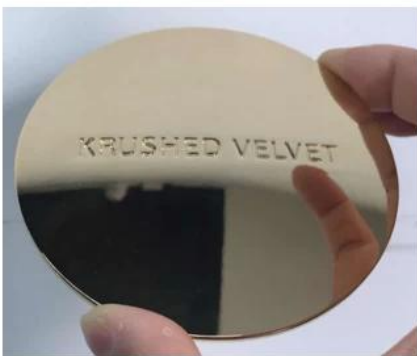

debossed logo on the lids