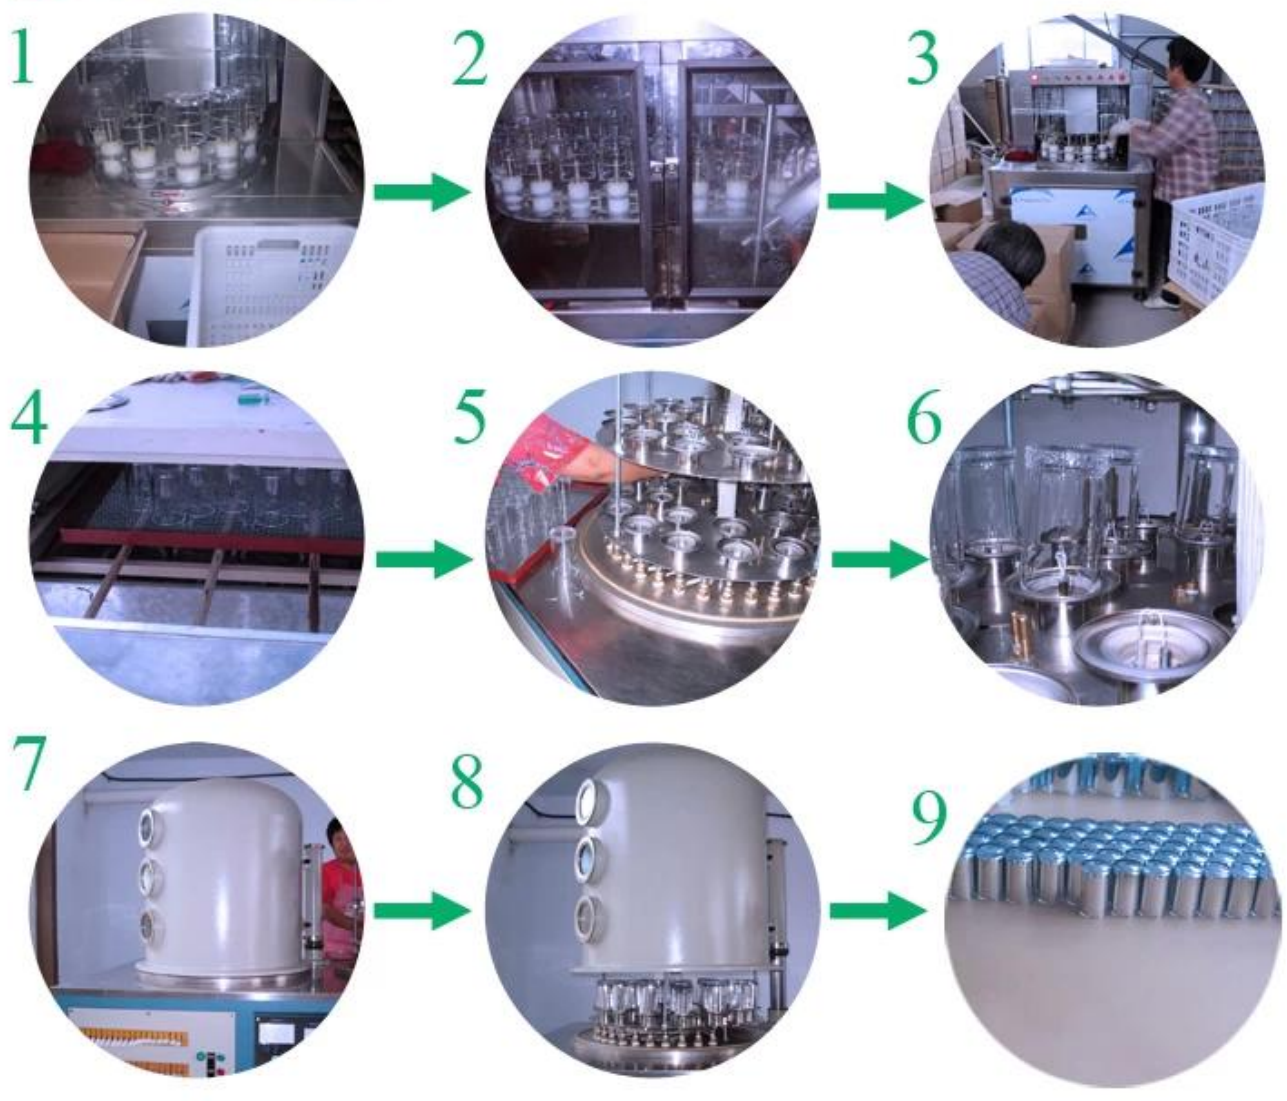

More Product Pictures

T:88mm

H:92mm

B:55mm

[Similar Products Link](#)

Office & Sample Room

Factory Show

Spray colour