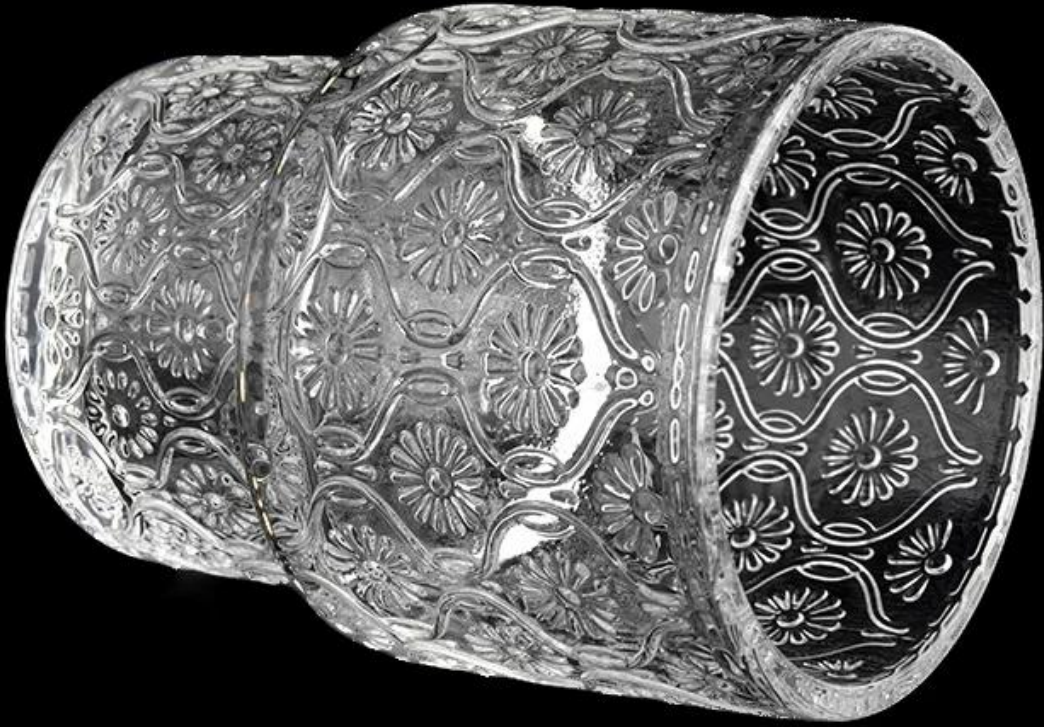

# Luxury newly 200ml flower shape glass candle vessel with ladder bottom

Sunny Glasswares not only places OEM / ODM orders, but also helps many brands to start with product concepts.

Why choose Sunny.

наименование товара	Luxury newly 200ml flower shape glass candle vessel with ladder bottom
------------------------	--

Образец время	1. 5 days if there is glass shape and size 2. 15 days, if you need new shapes and sizes glass
Мера	Item:SGYH22022301 Top dia: 68mm Bottom dia: 55mm Height: 91mm Weight: 220g Capacity: 204ml
Packing	Normal packing,Individual gift box, PVC box, window box, color box, white box, etc
Доставка время	Within 35 days after the sample and order confirmed
Оплата срок	30% deposit by T/T in advance and the balance against the copy of B/L
Shipment	By sea,by air,by Express and your shipping agent is acceptable
Usage Occasion	Home decor,Wedding Decoration,Wedding Favors,Decoration enhancement