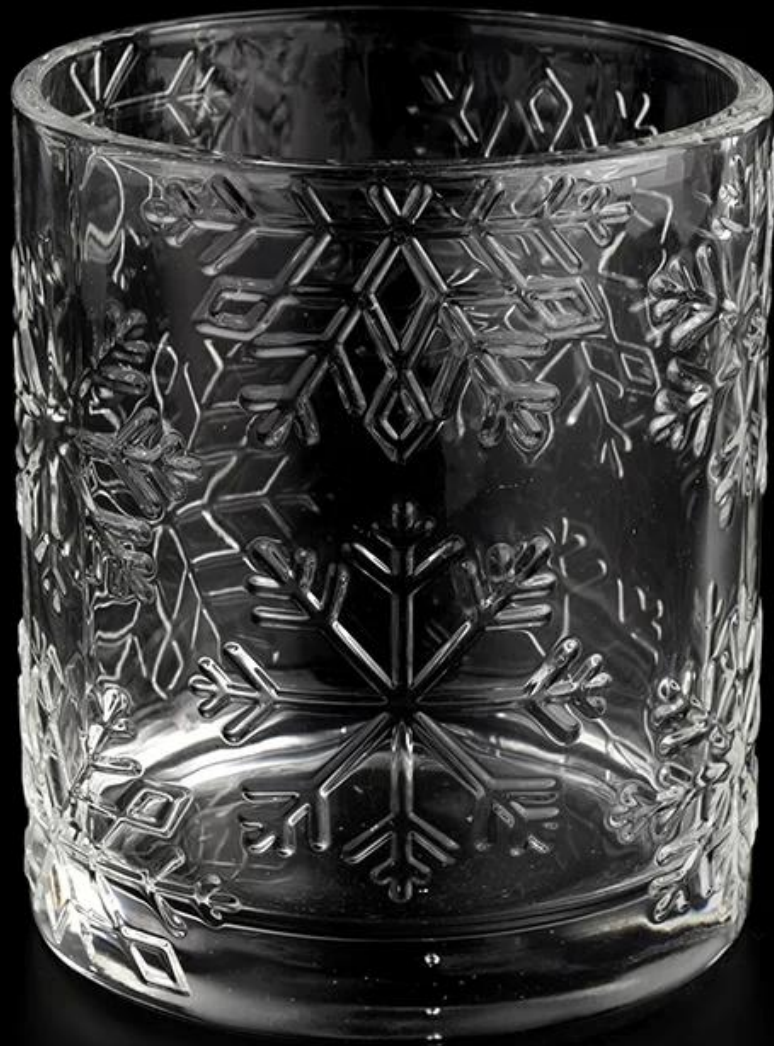

# Luxury 14oz transparent snowflake glass cylinder candle jars wholesale

Sunny Glasswares not only places OEM / ODM orders, but also helps many brands to start with product concepts.

Why choose Sunny

наименование товара	Luxury 14oz transparent snowflake glass cylinder candle jars wholesale
------------------------	---

Образец время	1. 5 days if there is glass shape and size 2. 15 days, if you need new shapes and sizes glass
Мера	Item:SGYH22022313 Top dia: 85mm Bottom dia: 85mm Height: 100mm Weight: 411g Capacity: 400ml
Packing	Normal packing,Individual gift box, PVC box, window box, color box, white box, etc
Доставка время	Within 35 days after the sample and order confirmed
Оплата срок	30% deposit by T/T in advance and the balance against the copy of B/L
Shipment	By sea,by air,by Express and your shipping agent is acceptable
Usage Occasion	Home decor,Wedding Decoration,Wedding Favors,Decoration enhancement