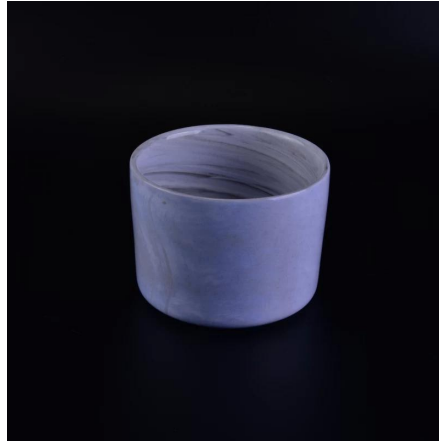

Everything is going on, but don't give up trying.

More Product Pictures

[Similar Products Link](#)

Office & Sample Room

[Shenzhen Sunny Glassware Co.,Ltd](#) was established in 1992. We have been in this industry area for more than 20 years, as a professional manufacturer, we specialized in designing glassware, manufacturing glassware as well as exporting. Our products lines range from handmade to machine made. We already produced abundant products such as [glass tumbler](#), [borosilicate glass](#), [shot glass](#), [vase](#), [bowl](#), [candle holder](#), [stemware](#), [ashtray](#), [tabkeware](#), [driking glass](#), etc. all the daily use glassware, in total there are more than 4,000 different styles. We have an excellent design team for innovative product creation and strict QC team for quality asurance. OEM/ODM serverice are supported as well.