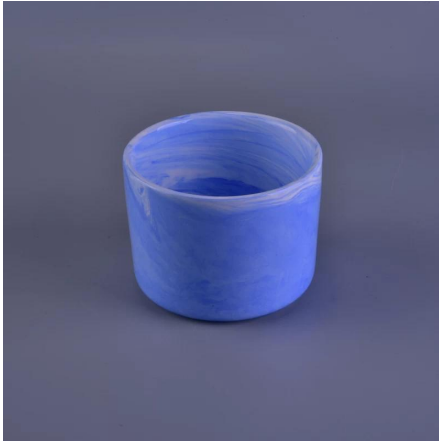

Everything is going on, but don't give up trying.

More Product Pictures

[Similar Products Link](#)

Office & Sample Room

[Shenzhen Sunny Glassware Co.,Ltd](#) was established in 1992. We have been in this industry area for more than 20 years, as a professional manufacturer, we specialized in designing glassware, manufacturing glassware as well as exporting. Our products lines range from handmade to machine made. We already produced abundant products such as [glass tumbler](#), [borosilicate glass](#), [shot glass](#), [vase](#), [bowl](#), [candle holder](#), [stemware](#), [ashtray](#), [tabkeware](#), [driking glass](#), etc. all the daily use glassware, in total there are more than 4,000 different styles. We have an excellent design team for innovative product creation and strict QC team for quality asurance. OEM/ODM serverice are supported as well.