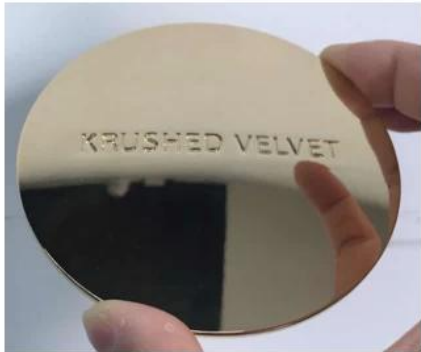

debossed logo on the lids