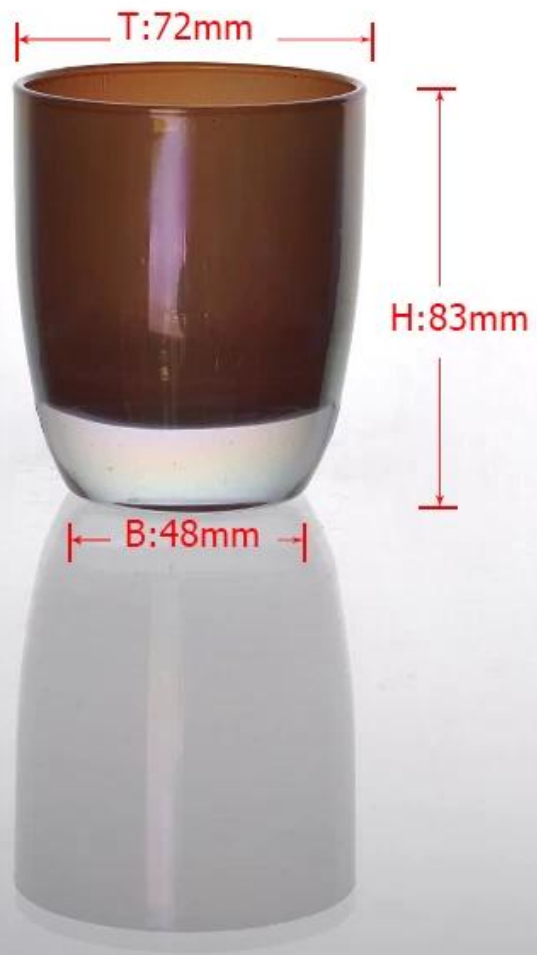

Elegant glass candle holder bronze glass candle holder

Product Details

	Item No	SGHY16030301
	Size	Top dia 72mm Bottom dia 48mm Height 83mm Weight 235g Capacity 195ml
	Surface finish	Elegant glass candle holder bronze glass candle holder
	Material	High white glass
	Surface finish	color spray, electroplating, etc are available
	Sample	7 days
	Terms of payment	30% deposit by T/T in advance and the balance after showing copy of L/C
	Certification	ASTM Test (for candle holder)
	For your choice	1, Any logo printing on glass body 2, Any color painted, frosted, electroplating, logo laser for the finish 3, Special packing like shrink wrap, color gift box, white box etc 4, Any shape, size meet your need

More Product Pictures

Similar Products Link

[Cylinder tealight candle holder](#)

[Round small tealight holder](#)

[Flower shape cylinder jade amber color decorative glass candle jar candle holder](#)

Office & Sample Room