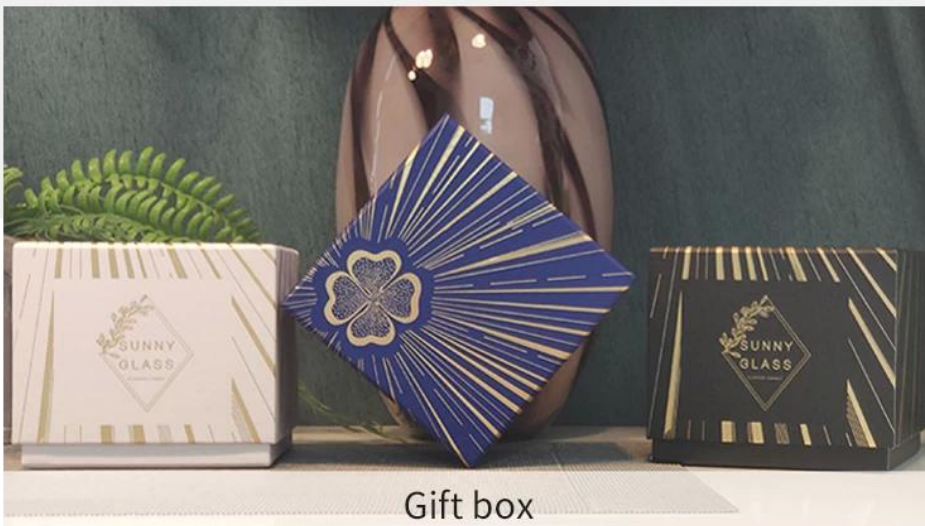

Carton

Gift box