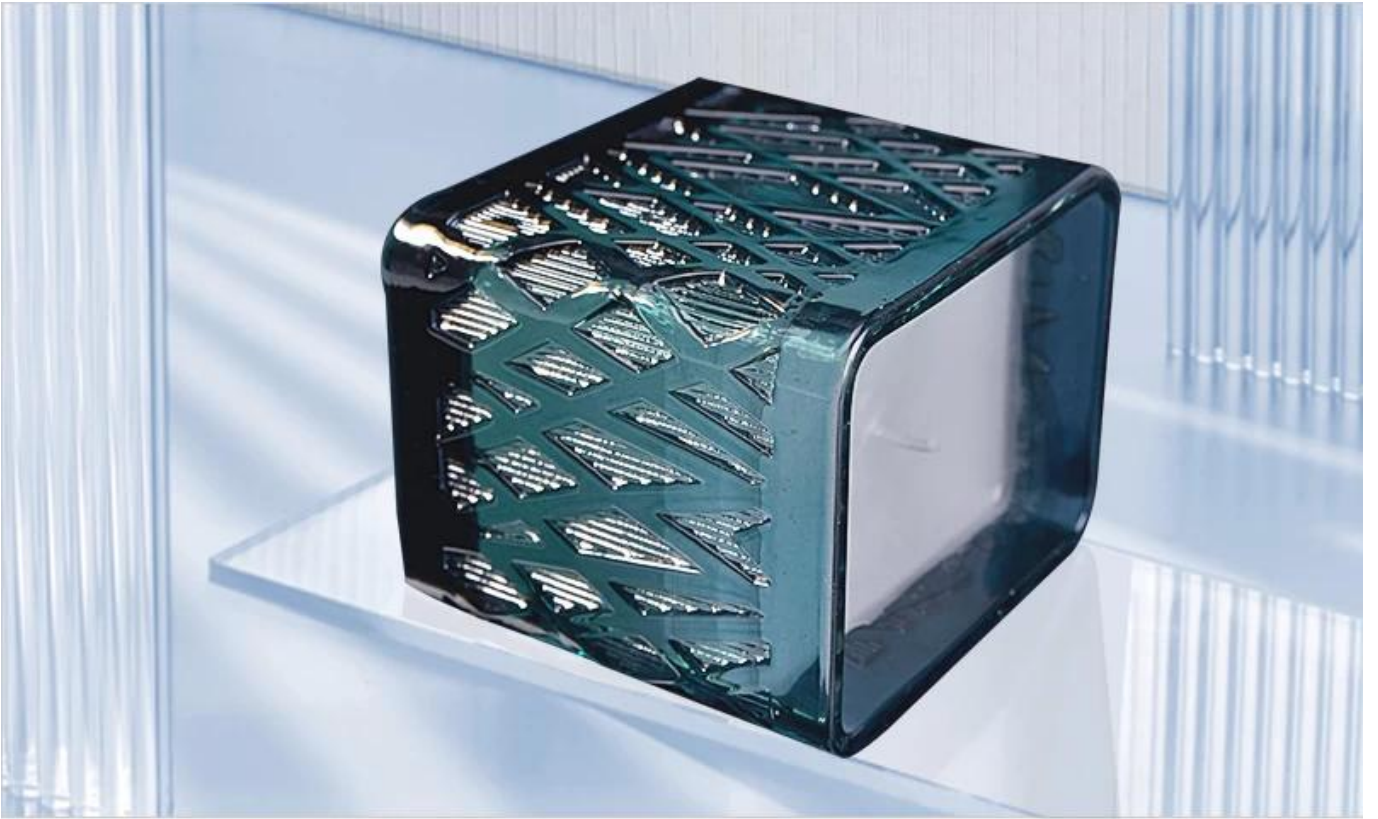

# Exquisite Embossed Pattern

Length	95mm
Capacity	350ml
Weight	500g
Wall thickness	5mm