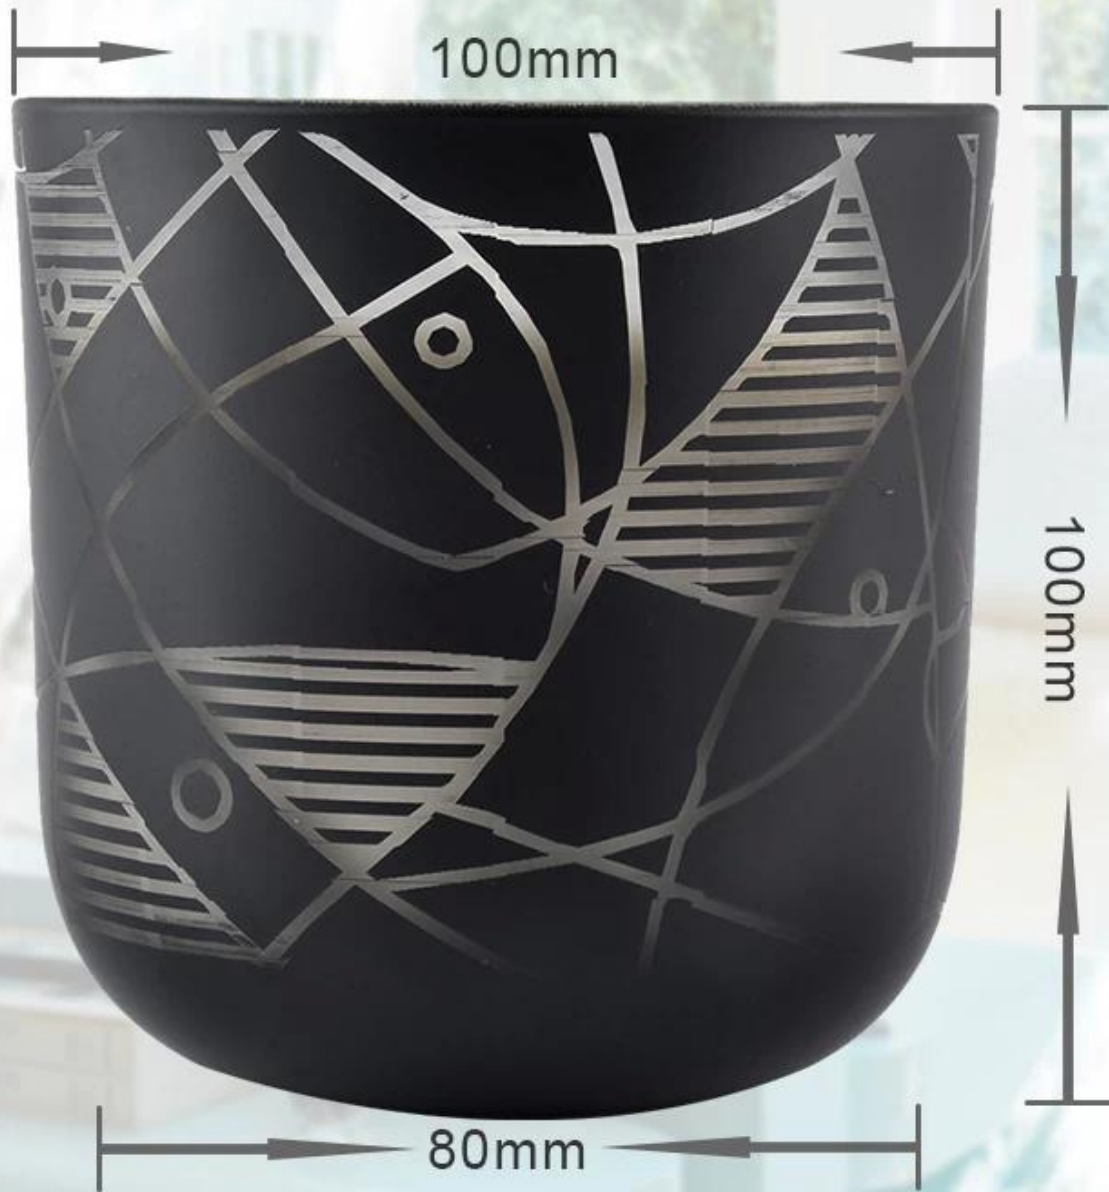

480 мл 17 унций стеклянных контейнеров для ароматных свечей

PRODUCT INFORMATION

Classical round bottom glass candle jars, can hold 13oz wax ,
perfect size for home decoration.

GLASS CANDLE JAR

Classical round bottom glass candle jars,
can hold 13oz wax , perfect size for home decoration.

Weight:468g

Capacity:480ml

SGRC191010

Being at home can not only add little sentiment,
but also a meaningful memory.

DESIGN

Classical round bottom glass candle jars, can hold 13oz wax , perfect size for home decoration.

This design using simple glass candle jar with classical black artwork, new processing technology in traditional glass candle jar make this item meaningful

It is very suitable for placing on the dining table and room,
the delicate and exquisite design is suitable for
different styles of living room.
There are different colors for your choice.