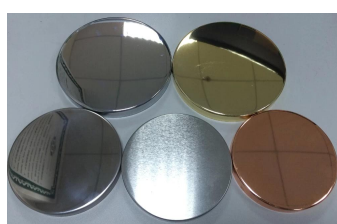

More Product Pictures

Соответствием аксессуары:

В складе посуда

	SGGOHP19.1914 Dia.:96mm H:125mm	Sample available delivery time:7days	2000pcs In stock
	SGHPG816.3106 52x60x151 max dia for bowl: 62.9mm 170ml 200g MACHINE MAKE	Sample available delivery time:7days	2000pcs In stock
	G051.4823 81x84x211 max dia for bowl: 107.9mm 643ml 252g MACHINE MAKE	Sample available delivery time:7days	2000pcs In stock
	G051.1873 45X70X230 max dia for bowl: 55.6mm 252ml 242g MACHINE MAKE	Sample available delivery time:7days	2000pcs In stock

In stock now			
SGJD8090		TOP: 80mm HEIGHT: 90mm CAPACITY: 300ml	1K MOQ
SGJD88100		TOP: 88mm HEIGHT: 100mm CAPACITY: 400ml WEIGHT: 340g	1K MOQ
SGJB7080		TOP: 70mm BOTTOM: 64mm HEIGHT: 84mm CAPACITY: 220ml WEIGHT: 200g	1K MOQ