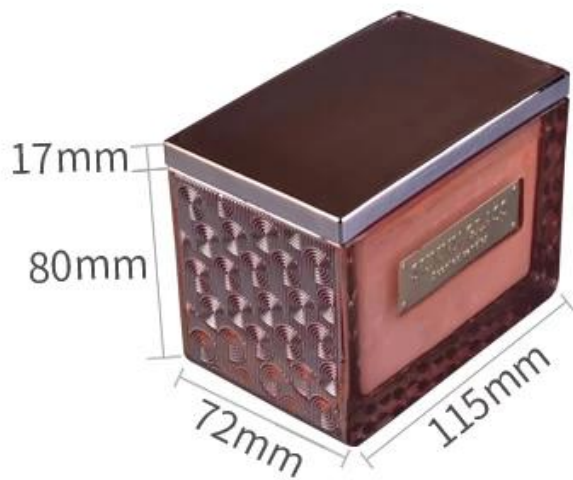

**13 унций 15 унций прямоугольники роскошные
стеклянные контейнеры свеча с крышками оптом**

Exquisite Embossed Pattern

Capacity	371ml
weight	687g+179g
lid width	73mm

PS:

Sunny Glassware had applied the patent for our own designs they are protected by copyright and not allowed to show any other vendors to quote or copy. Meanwhile, it can be your private label product and won't supply others once you place order with defined qty.