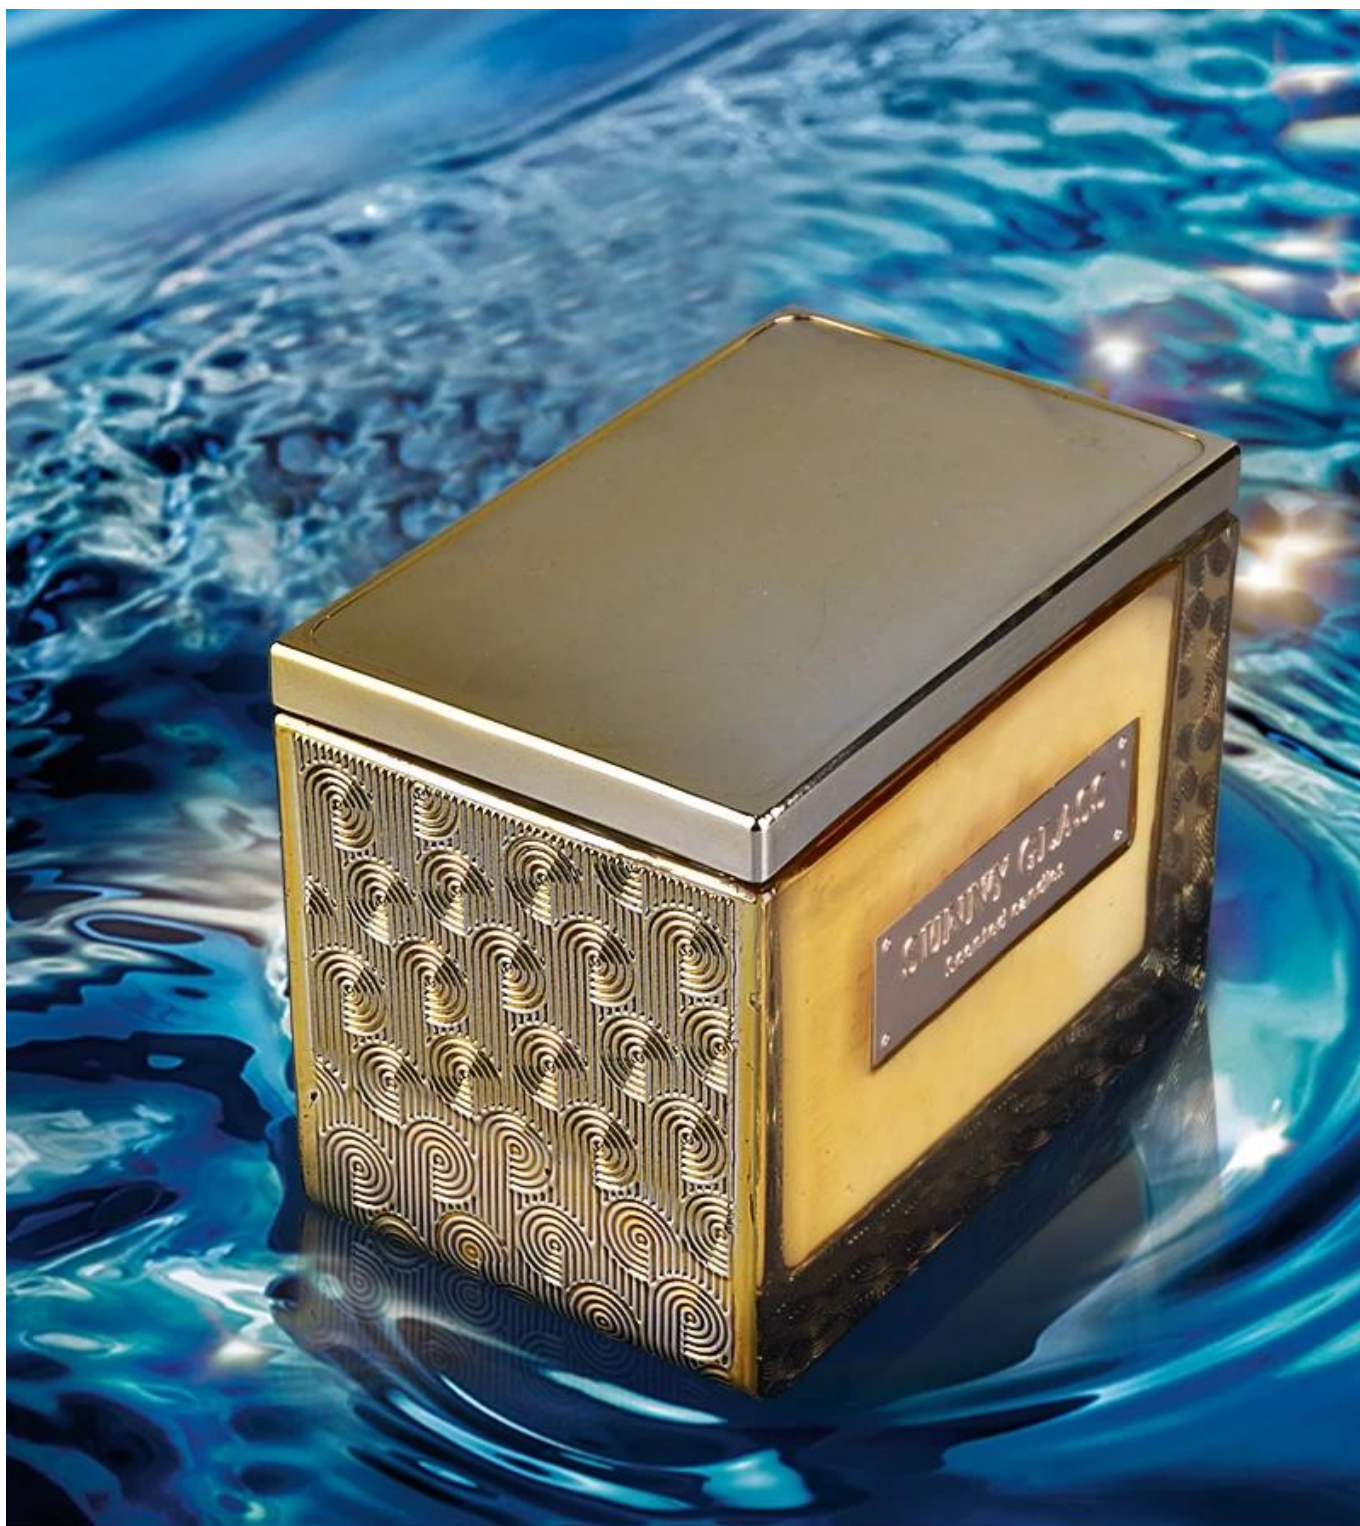

**13 унций 15 унций прямоугольники роскошные
стеклянные контейнеры свеча с крышками оптом**

Exquisite Embossed Pattern

Capacity	371ml
weight	687g+179g
lid width	73mm

PS:

Sunny Glassware had applied the patent for our own designs they are protected by copyright and not allowed to show any other vendors to quote or copy. Meanwhile, it can be your private label product and won't supply others once you place order with defined qty.