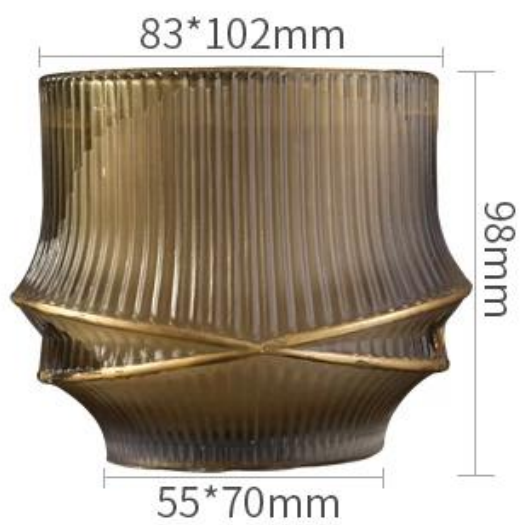

**13oz 14 уникальный стеклянный стеклянный базар
крест и вертикальные полосы тиснение рисунка дизайн**

Exquisite Embossed Pattern

Capacity	390ml
weight	565g

PS:

Sunny Glassware had applied the patent for our own designs they are protected by copyright and not allowed to show any other vendors to quote or copy. Meanwhile, it can be your private label product and won't supply others once you place order with defined qty.