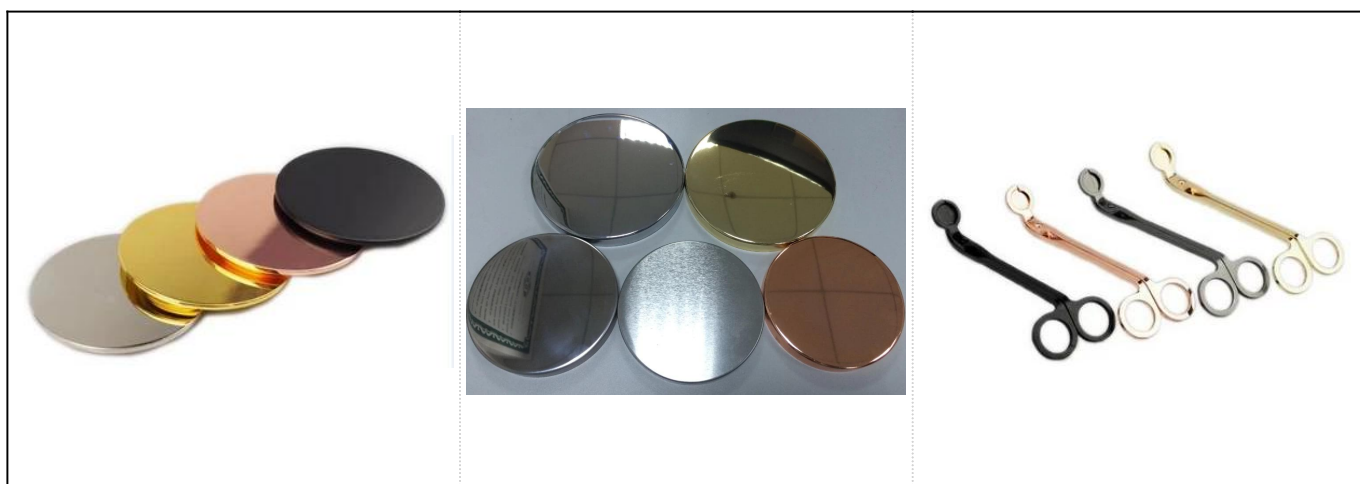

Аксессуары для свечей: