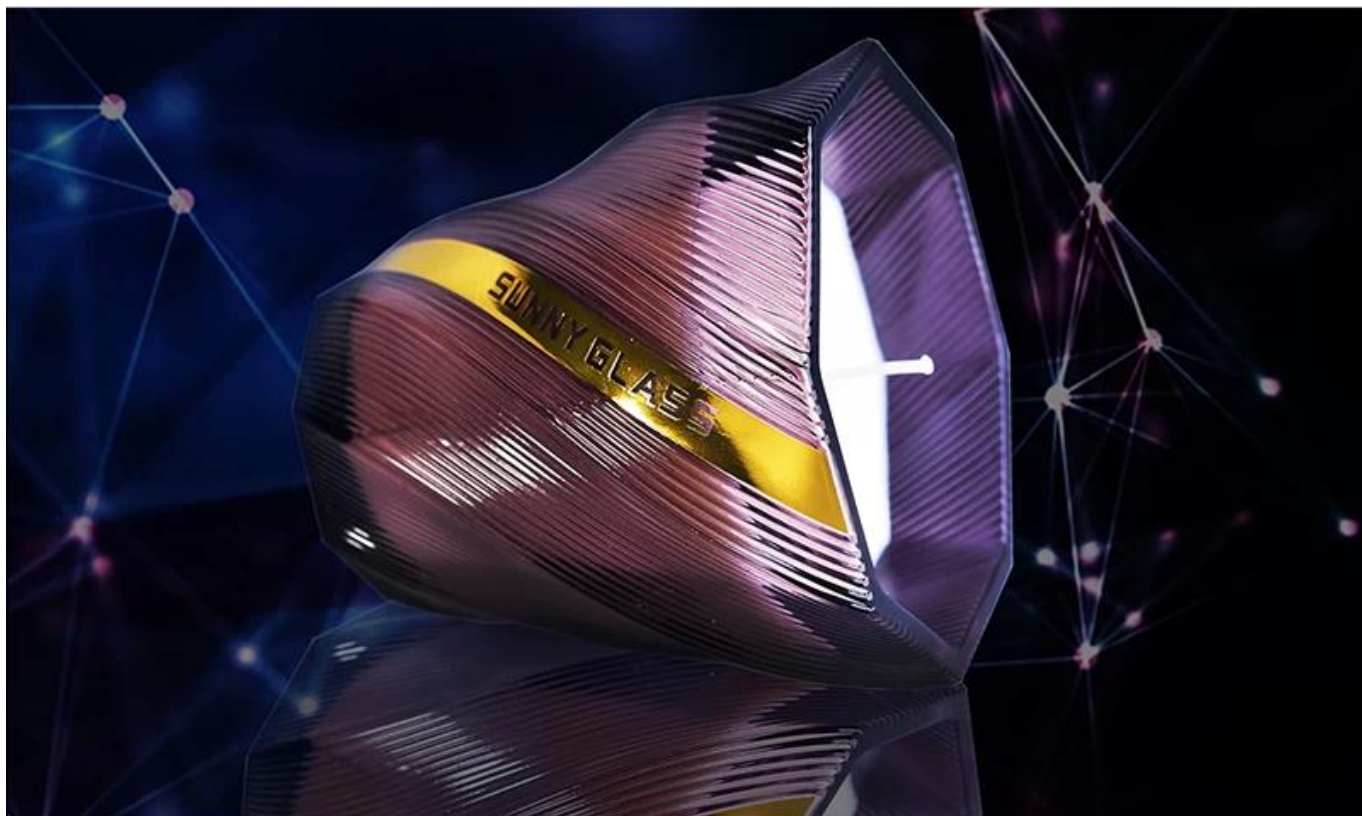

**12 унций 13 унций матовый стеклянный стеклянный
базарный дирижный дизайн роскошные золотые линии**

Exquisite Embossed Pattern

Capacity	365ml
Weight	424g

PS:

Sunny Glassware had applied the patent for our own designs they are protected by copyright and not allowed to show any other vendors to quote or copy. Meanwhile, it can be your private label product and won't supply others once you place order with defined qty.