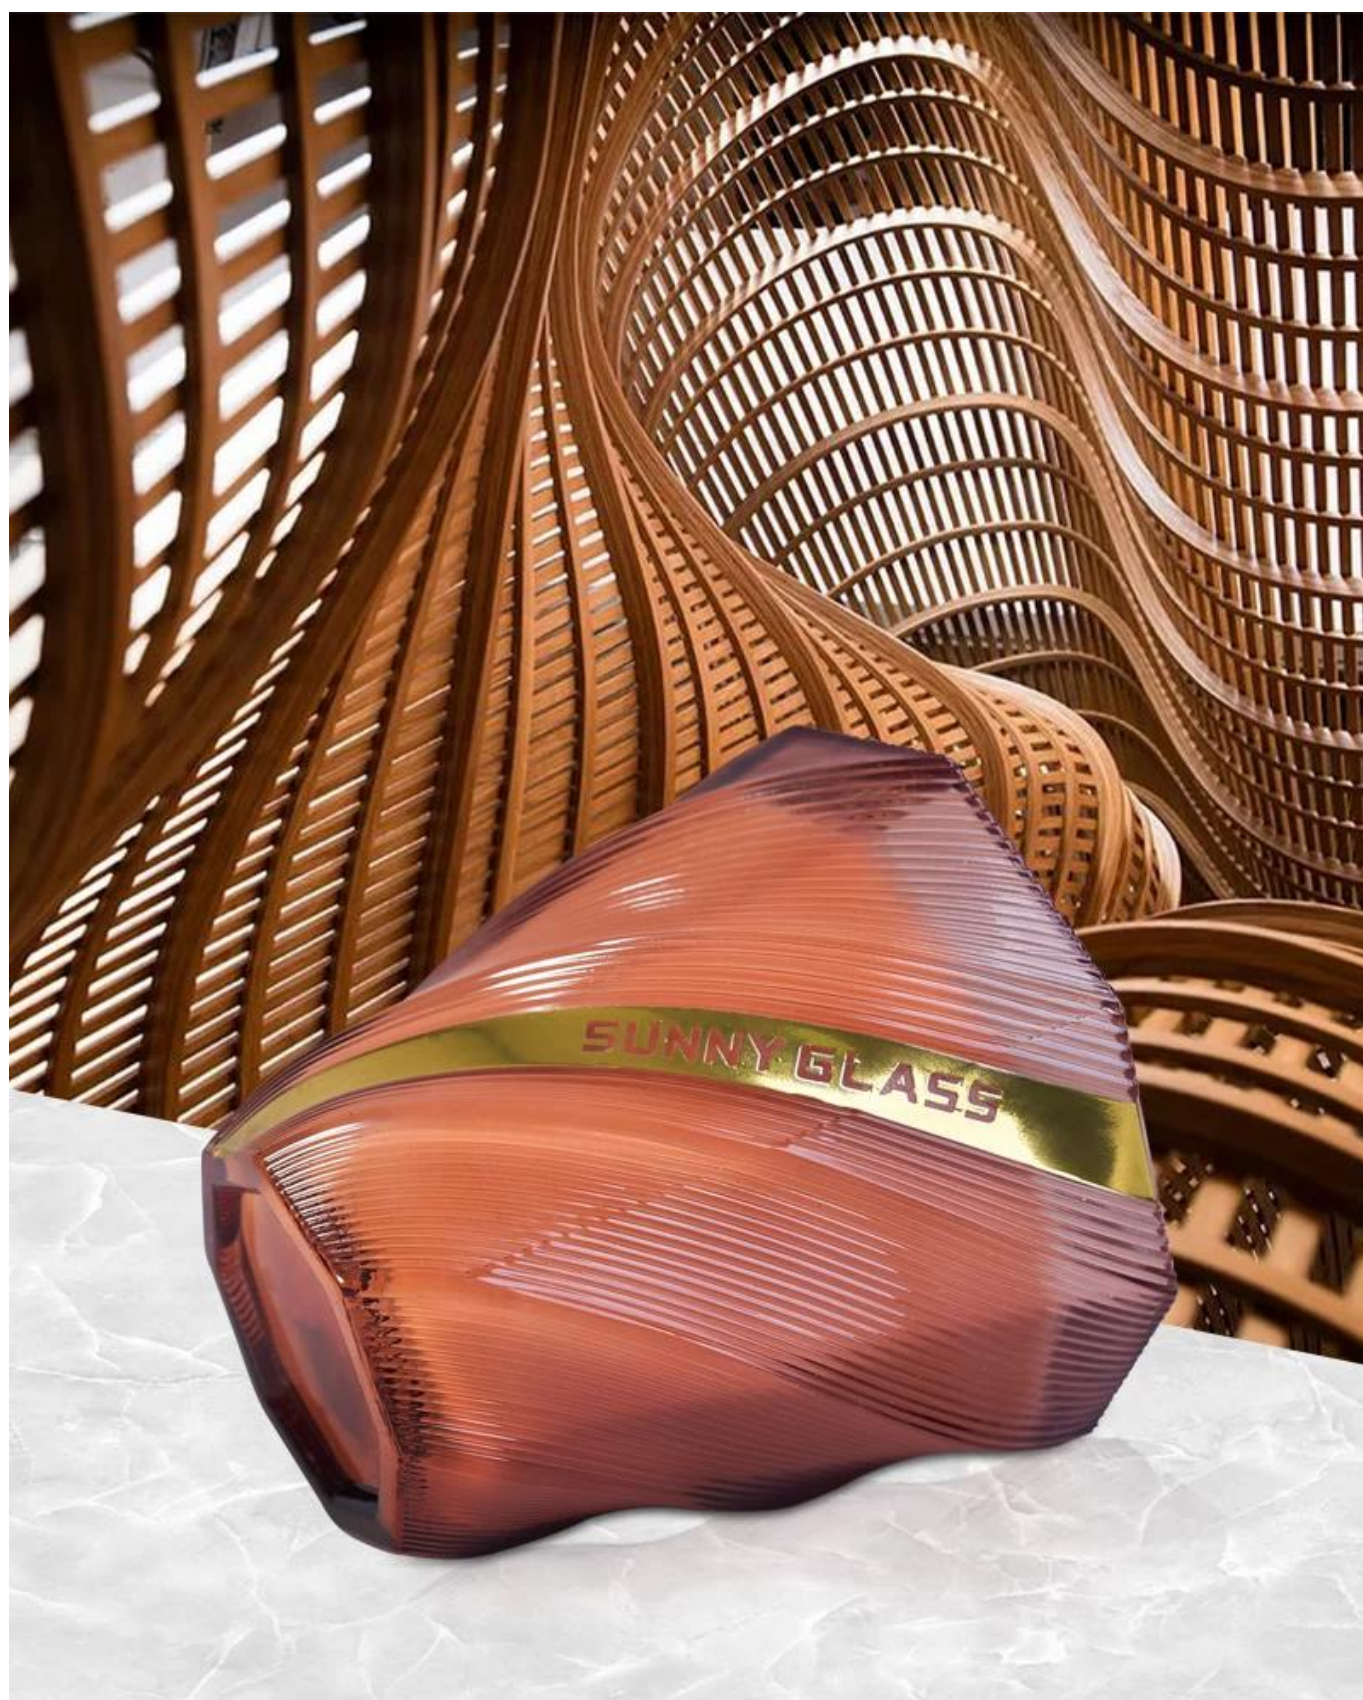

**12 унций 13 унций матовый стеклянный стеклянный
базарный дирижный дизайн роскошные золотые линии**

Exquisite Embossed Pattern

Capacity	365ml
Weight	424g

PS:

Sunny Glassware had applied the patent for our own designs they are protected by copyright and not allowed to show any other vendors to quote or copy. Meanwhile, it can be your private label product and won't supply others once you place order with defined qty.