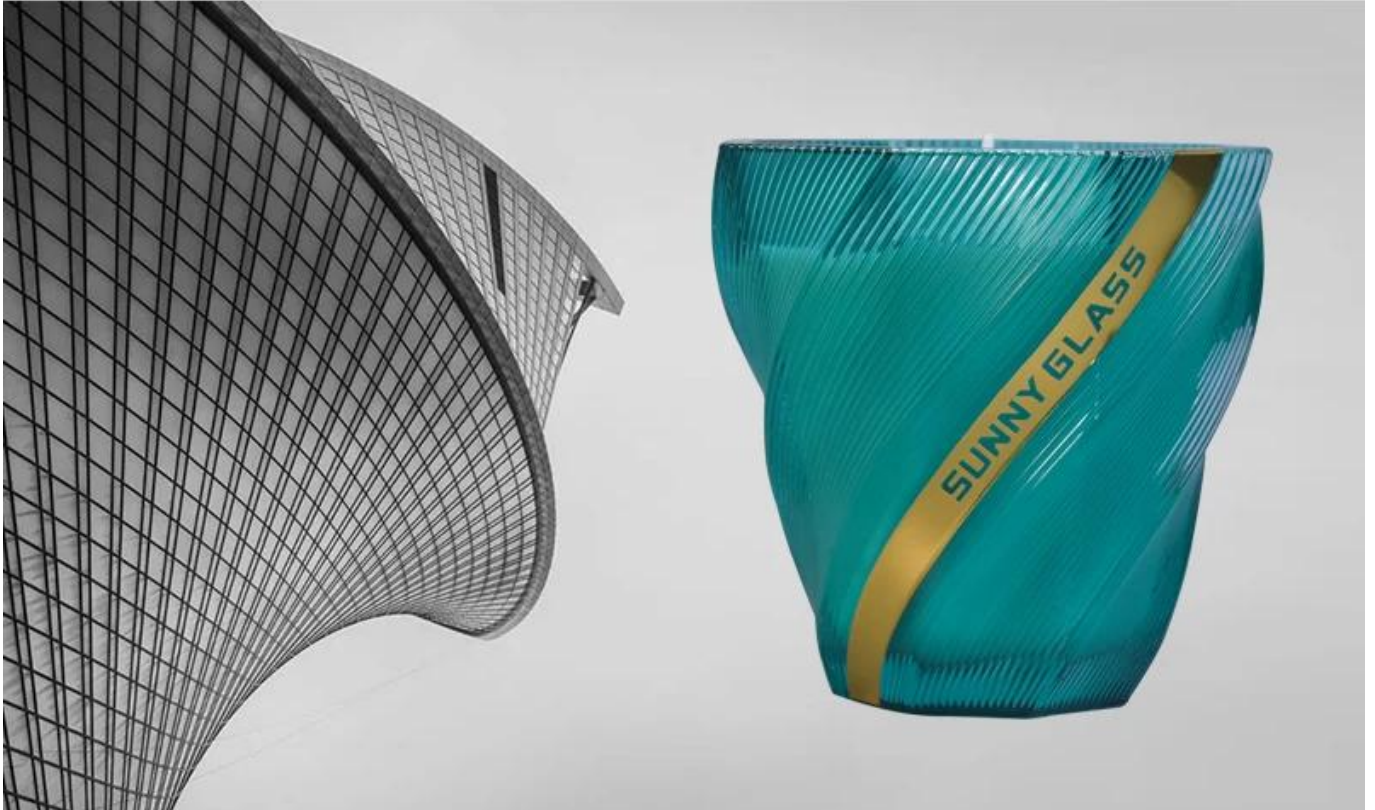

**12 унций 13 унций матовый стеклянный стеклянный
базарный дирижный дизайн роскошные золотые линии**

Exquisite Embossed Pattern

Capacity	365ml
Weight	424g

PS:

Sunny Glassware had applied the patent for our own designs they are protected by copyright and not allowed to show any other vendors to quote or copy. Meanwhile, it can be your private label product and won't supply others once you place order with defined qty.