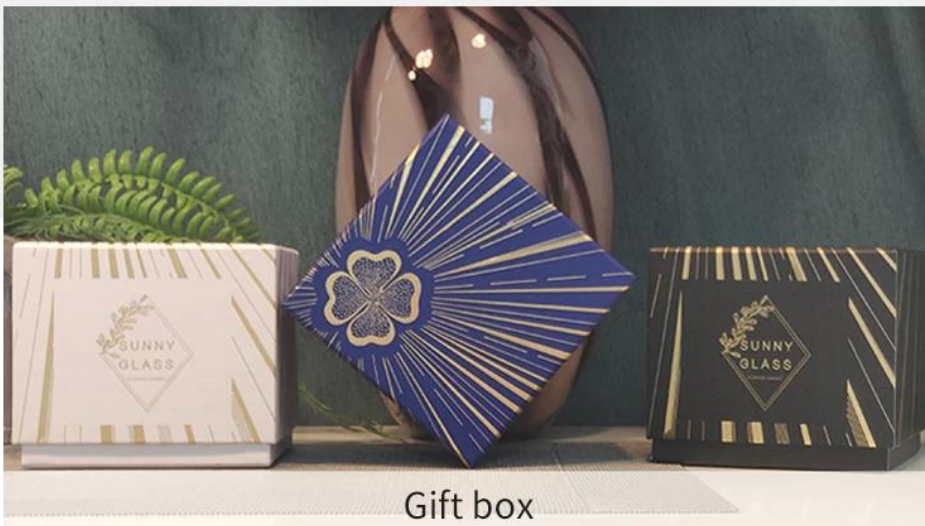

# PACKING

Pallet

Wooden case

Carton

We have Normal packing, PVC box  
Window box, carton box, pallet  
Color box, White box, ect.

of course, we can customize  
Individual gift box for you.

Gift box

O Sunny Glassware fornece compras de um balcão, extintor de velas, wicks, palheta, tampas etc. Serviço de compra são suporte.