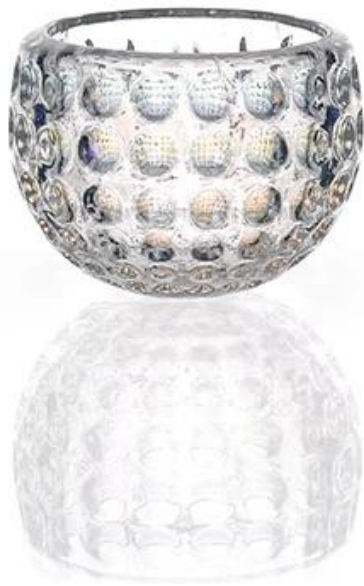

Product Details

Every day is sunny day

Item No.	SG14122202
Material	Hight white glass
Process	Machine made
Samples time	1. 5 days if at exist shaped and size of glass 2. 15 days if need new shape or size of glass
Packing	Normal packing,6 pcs into inner box, 72 pcs per carton
Product Capacity	500,000~1,000,000 pcs per month
Delivery time	Within 35 days after the sample and order confirmed
Payment terms	30% deposit by T/T in advance and the balance against the copy of B/L
Shipment	By sea, by air, by Express and your shipping agent is acceptable
Product Features	1. Machine made glass ball candle holders with high quality 2. Suitable for used in hotel, home, etc. 3. It is eco-friendly 4. Meet FDA test & CA 65 test
For your choices	1. Different designs and sizes for choice 2. Any color painted, frost, electroplate, pattern laser carver processing 3. Special package like shrink wrap, color gift box, white gift box etc. 4. We have exclusive workers for quality control 5. We have professional workshop and warehouse to ensure the delivery time

More Product Pictures

Every day is sunny day

Similar Products Link

Every day is sunny day

[colored glass candle cup](#)

[decoration glass candle holder](#)

[clear candlestick glass](#)

Our Company & Sample Room *Every day is sunny day*