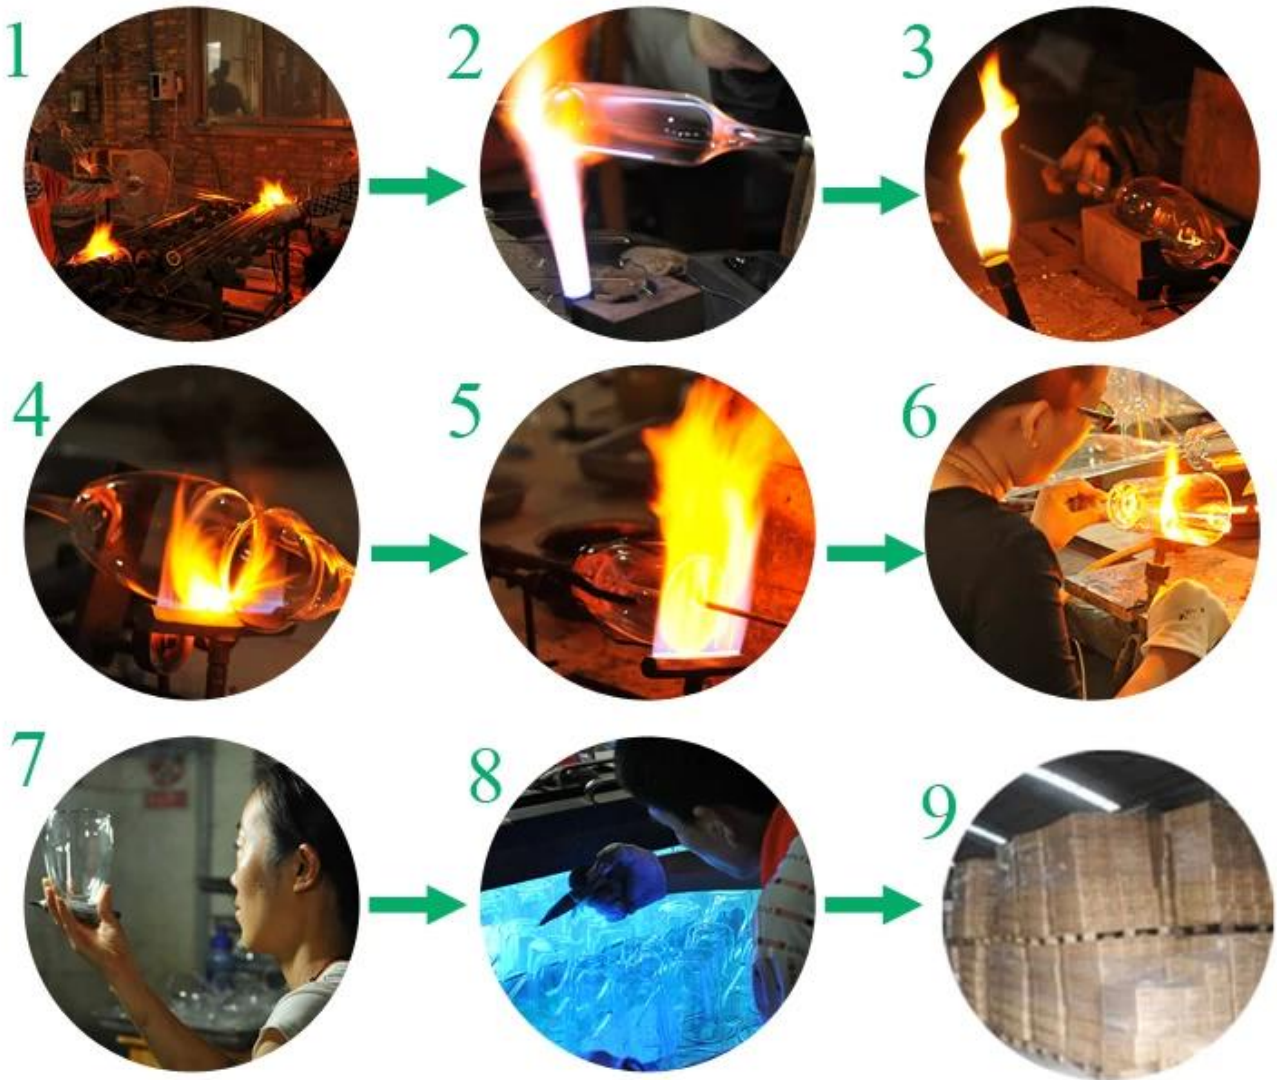

More Product Pictures

Every day is sunny day

Borosilicate glass

FDA, LFGB

Method of application:

1. Using it under guide of the adult
2. Washing it with clean or boiling water before usage
3. No touching the rim of glass cup, try to take the bottom or the handle of it