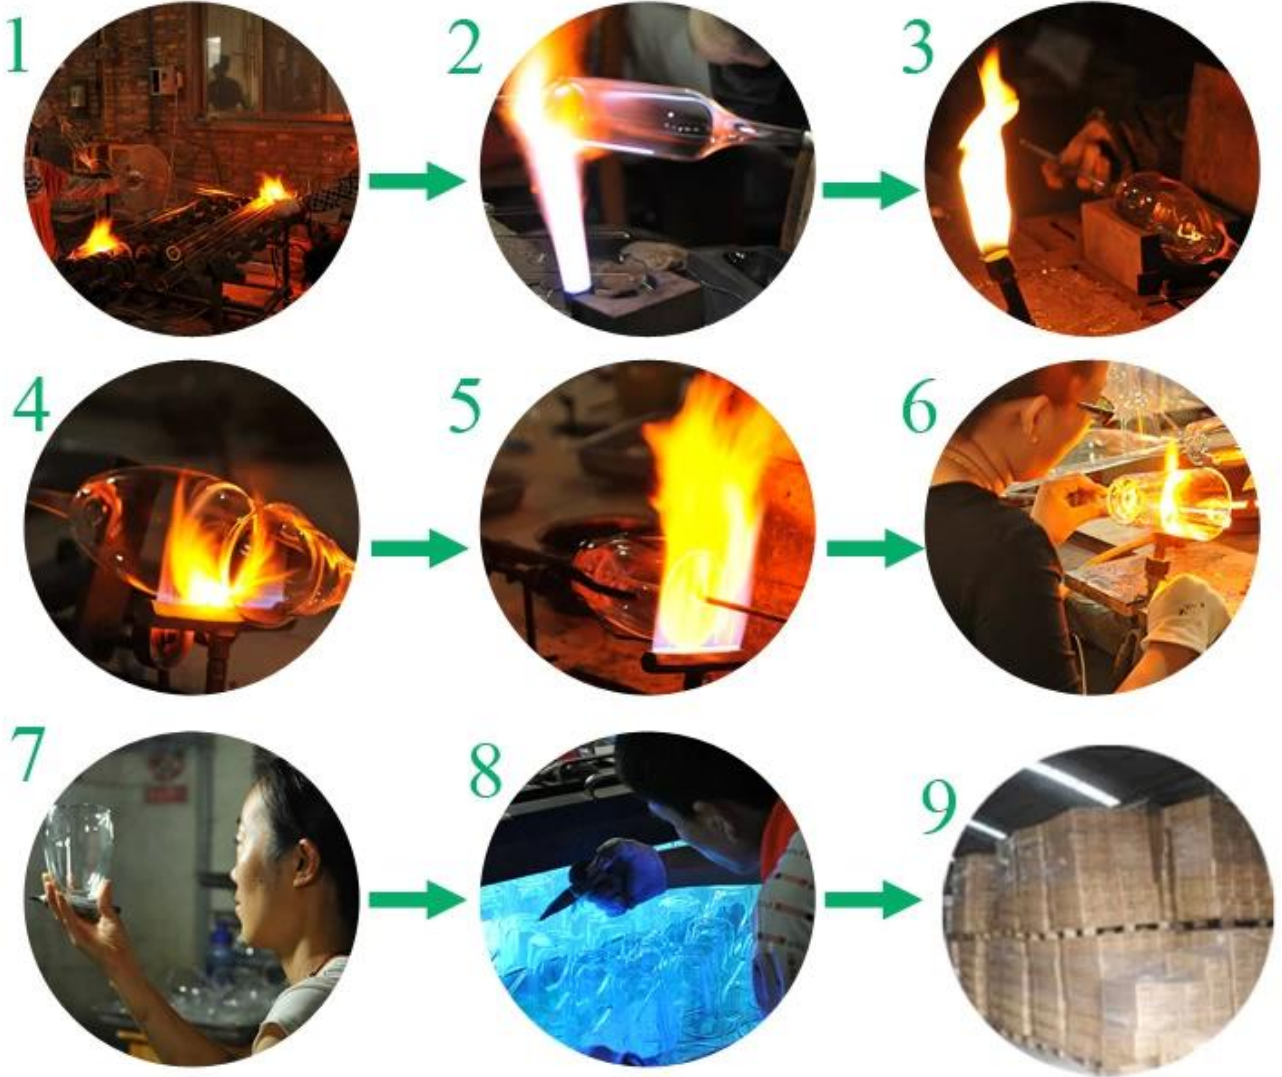

More Product Pictures

Every day is sunny day

Borosilicate glass

 Our Company & Sample Room *Every day is sunny day*

FDA, LFGB

Method of application:

1. Using it under guide of the adult
2. Washing it with clean or boiling water before usage
3. No touching the rim of glass cup, try to take the bottom or the handle of it