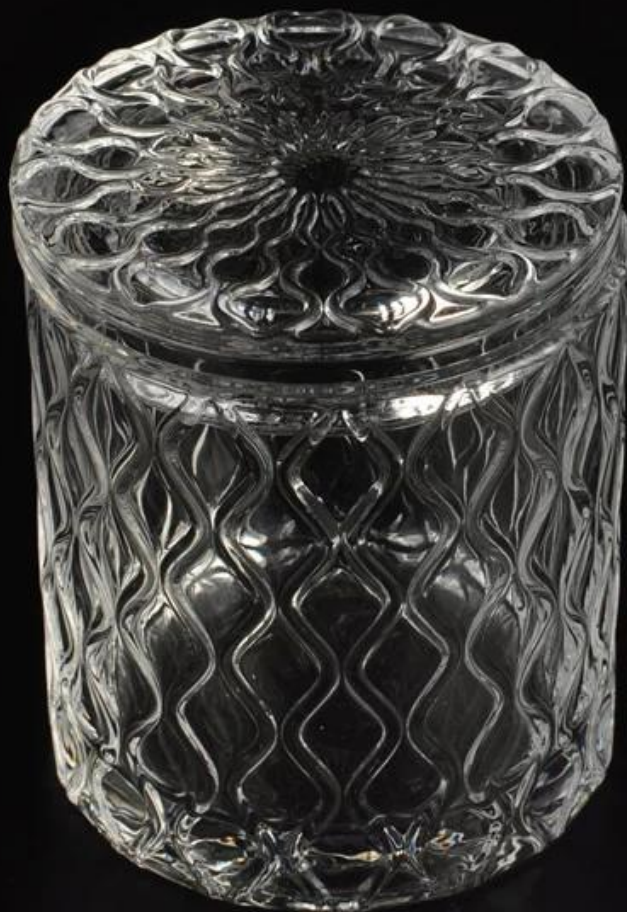

## Wholesale decorative glass candle jar with lid

### Product Details

	Item No	SGHY16011905
	Size	Top dia 80mm Bottom dia 80mm Height 84mm Weight 313g Capacity 275ml Lid: Top dia 79mm Bottom dia 67mm Height 20mm Weight 122g
	Item Name	<b>Wholesale decorative glass candle jar with lid</b>
	Material	High white glass
	Surface finish	color spray, electroplating, etc are available
	Sample	7days
	Terms of payment	30% deposit by T/T in advance and the balance after showing copy of B/L
	Certification	ASTM Test (for candle holder)
	For your choice	1, Any logo printing on glass body 2, Any color painted, frosted, electroplating, logo laser for the finish 3, Special packing like shrink wrap, color gift box, white box etc 4, Any shape, size meet your need

More Product Pictures

Similar Products Link

[Cylinder tealight candle holder](#)

[Round small tealight holder](#)

[Flower shape cylinder jade amber color decorative glass candle jar candle holder](#)