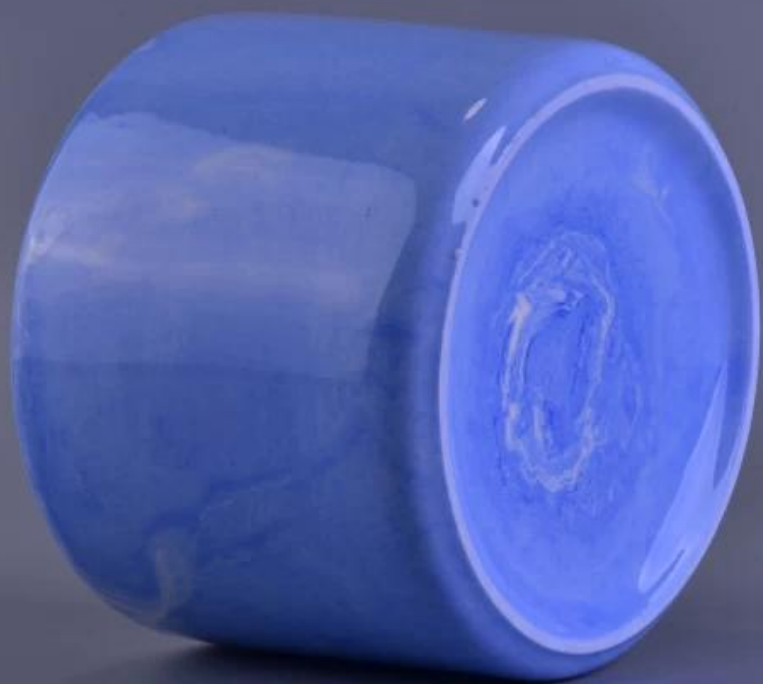

## Descriptions

---

This red color and ceramic material make this candle holder special and elegant.

Everything is going on, but don't give up trying.

More Product Pictures

[Similar Products Link](#)