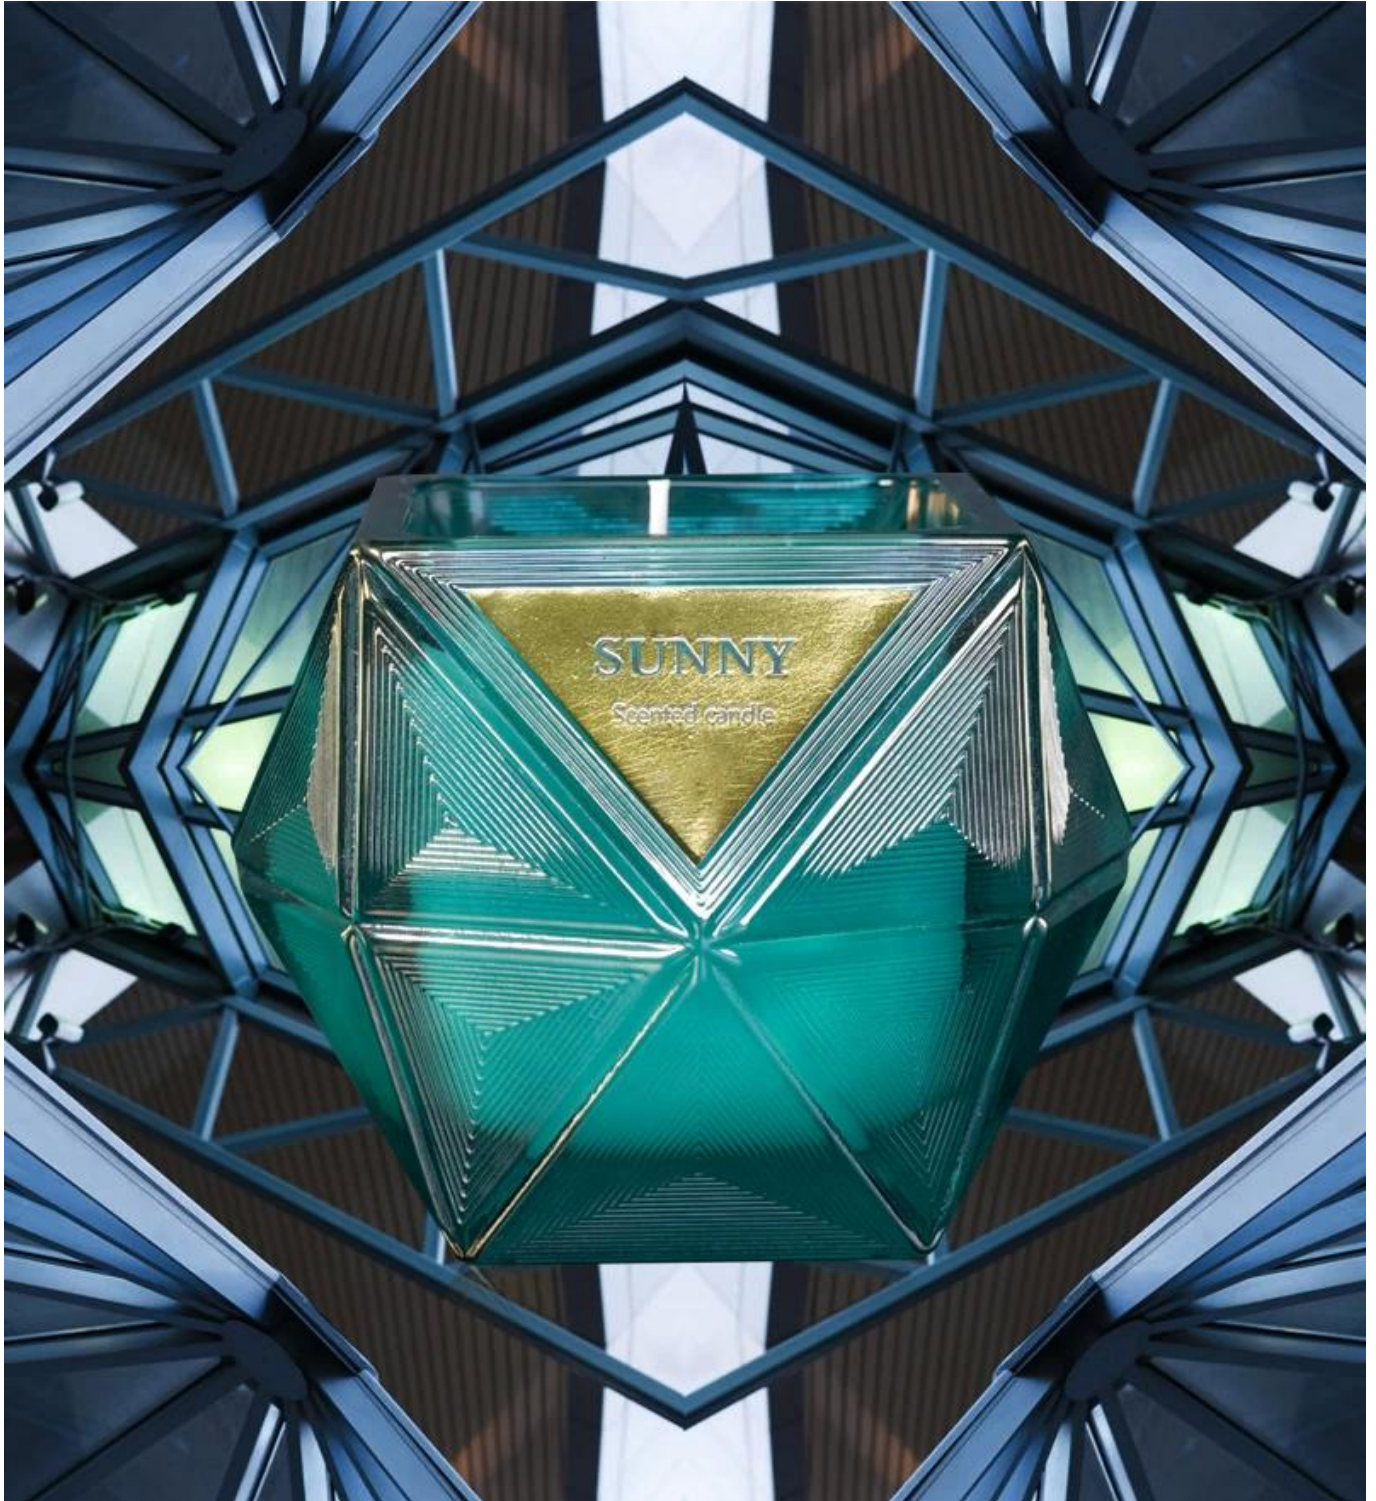

**Wholesale 300ml velas de vidro vasos multi-ângulo design
logotipo do logotipo OEM**

Exquisite Embossed Pattern

Capacity

300ml

Weight

1076g

PS:

Sunny Glassware had applied the patent for our own designs they are protected by copyright and not allowed to show any other vendors to quote or copy. Meanwhile, it can be your private label product and won't supply others once you place order with defined qty.