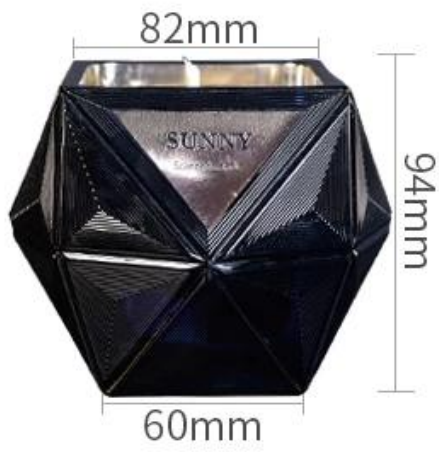

**Wholesale 300ml velas de vidro vasos multi-ângulo design
logotipo do logotipo OEM**

Exquisite Embossed Pattern

Capacity

300ml

Weight

1076g

PS:

Sunny Glassware had applied the patent for our own designs they are protected by copyright and not allowed to show any other vendors to quote or copy. Meanwhile, it can be your private label product and won't supply others once you place order with defined qty.