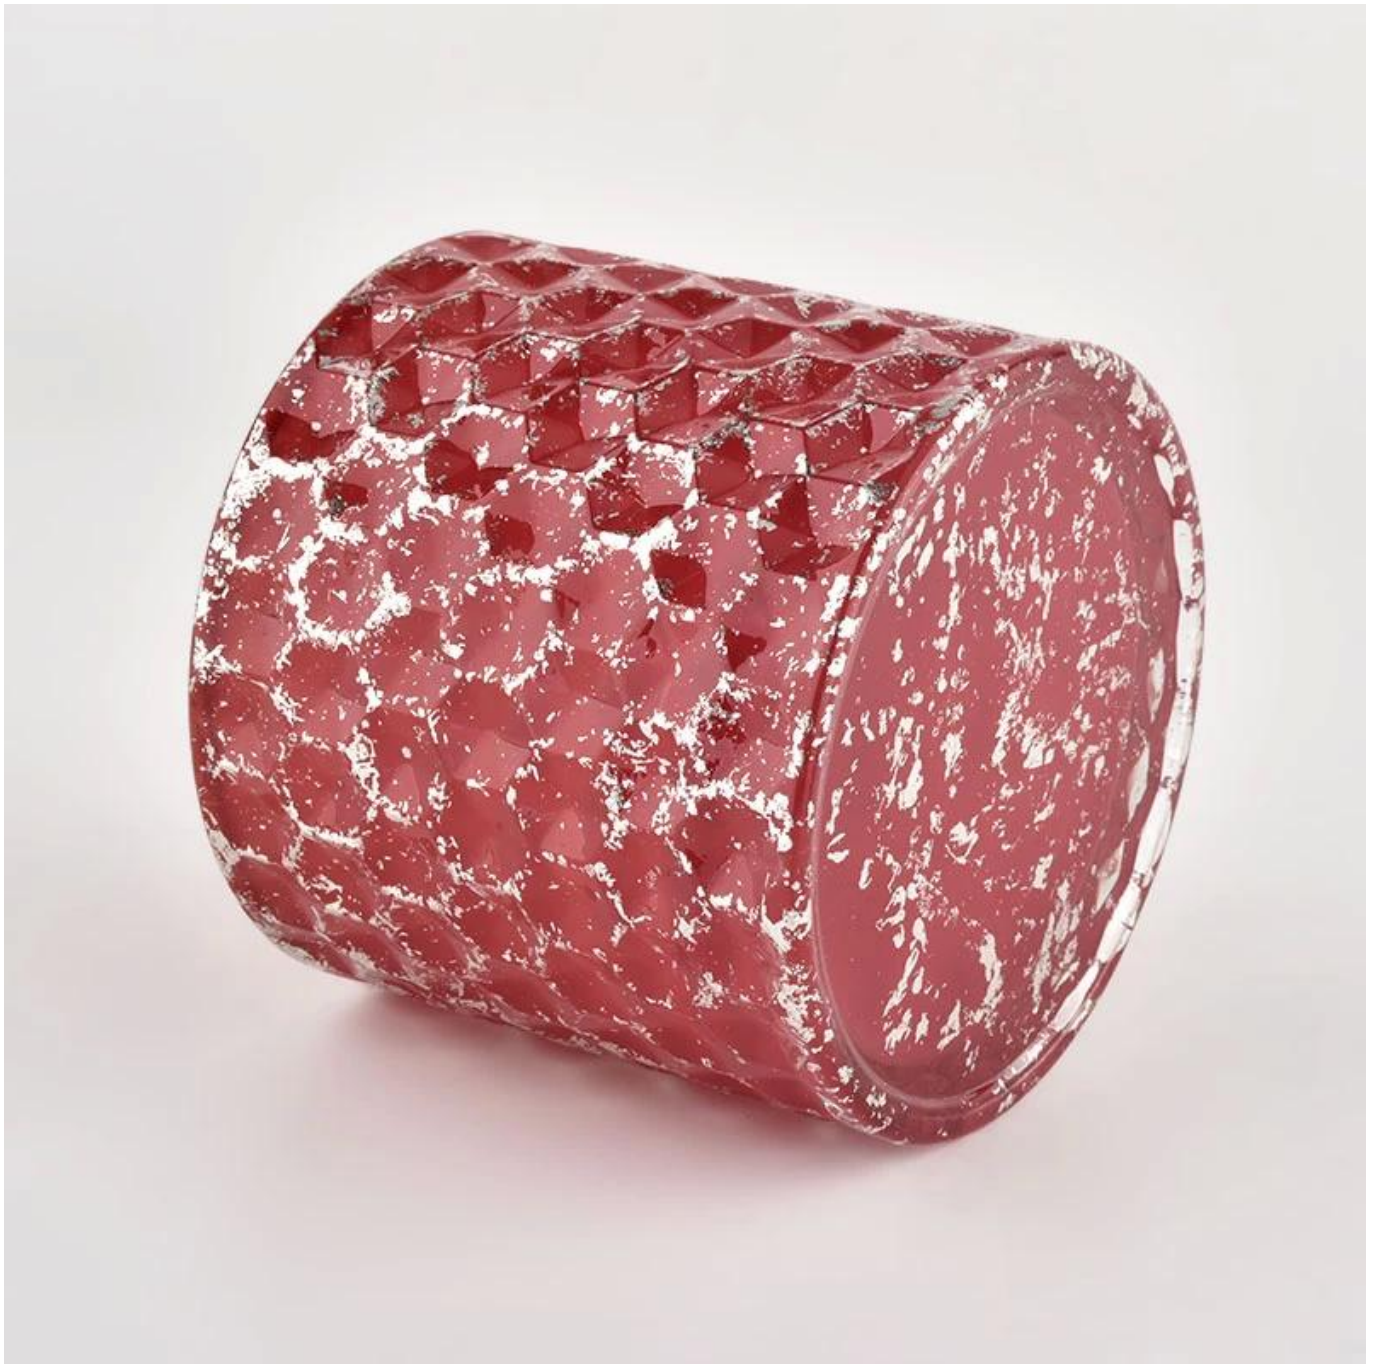

New round glass candle vessels holders red jars with lids wholesale

Sunny Glassware not only places OEM / ODM orders, but also helps many brands to start with product concepts.

Why choose Sunny.

Nome do Produto	New round glass candle vessels holders red jars with lids wholesale
-----------------	---

Amostra Tempo	1. 5 days if there is glass shape and size 2. 15 days, if you need new shapes and sizes glass
Medir	Item:SGHL21112602 Top dia: 99mm Bottom dia: 99mm Height: 90mm Weight: 440g Capacity: 525ml
Embalagem	Normal packing,Individual gift box, PVC box, window box, color box, white box, etc
Entrega Tempo	Within 35 days after the sample and order confirmed
Pagamento prazo	30% deposit by T/T in advance and the balance against the copy of B/L
envio	By sea,by air,by Express and your shipping agent is acceptable
Usage Occasion	Home decor,Wedding Decoration,Wedding Favors,Decoration enhancement