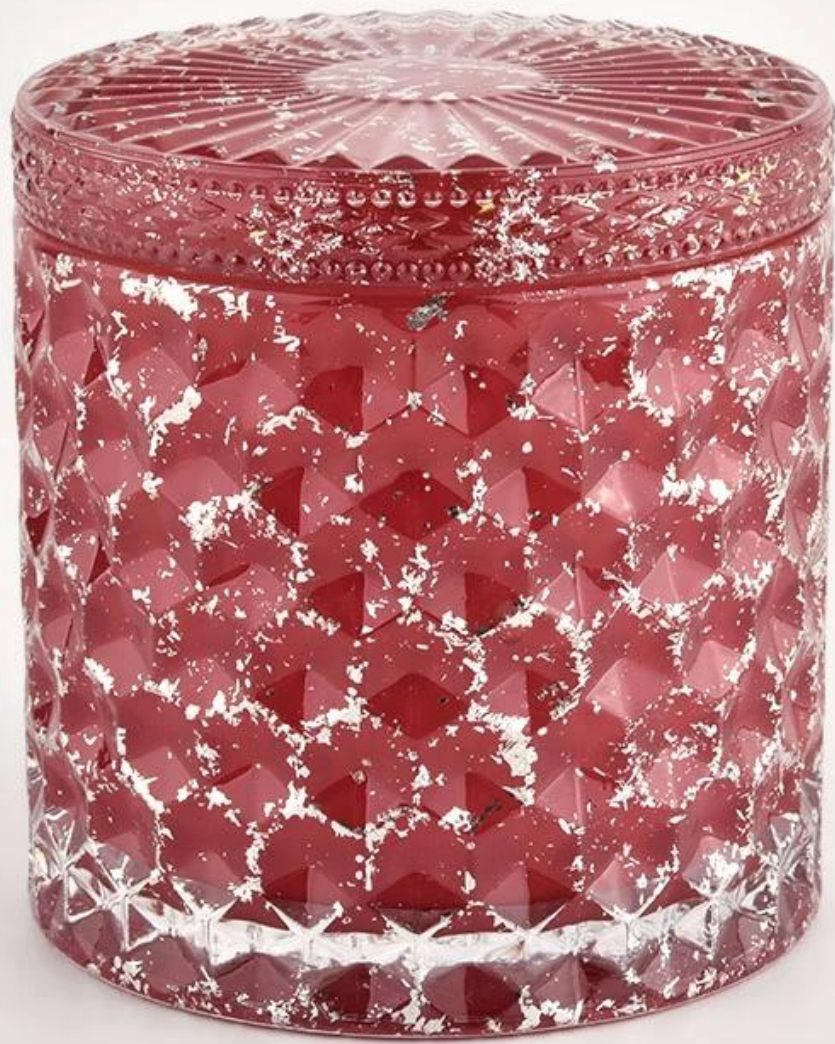

New round glass candle vessels holders red jars with lids wholesale

Sunny Glassware not only places OEM / ODM orders, but also helps many brands to start with product concepts.

Why choose Sunny.

Nome do Produto	New round glass candle vessels holders red jars with lids wholesale
-----------------	---

Amostra Tempo	1. 5 days if there is glass shape and size 2. 15 days, if you need new shapes and sizes glass
Medir	Item:SGHL21112602 Top dia: 99mm Bottom dia: 99mm Height: 90mm Weight: 440g Capacity: 525ml
Embalagem	Normal packing,Individual gift box, PVC box, window box, color box, white box, etc
Entrega Tempo	Within 35 days after the sample and order confirmed
Pagamento prazo	30% deposit by T/T in advance and the balance against the copy of B/L
envio	By sea,by air,by Express and your shipping agent is acceptable
Usage Occasion	Home decor,Wedding Decoration,Wedding Favors,Decoration enhancement