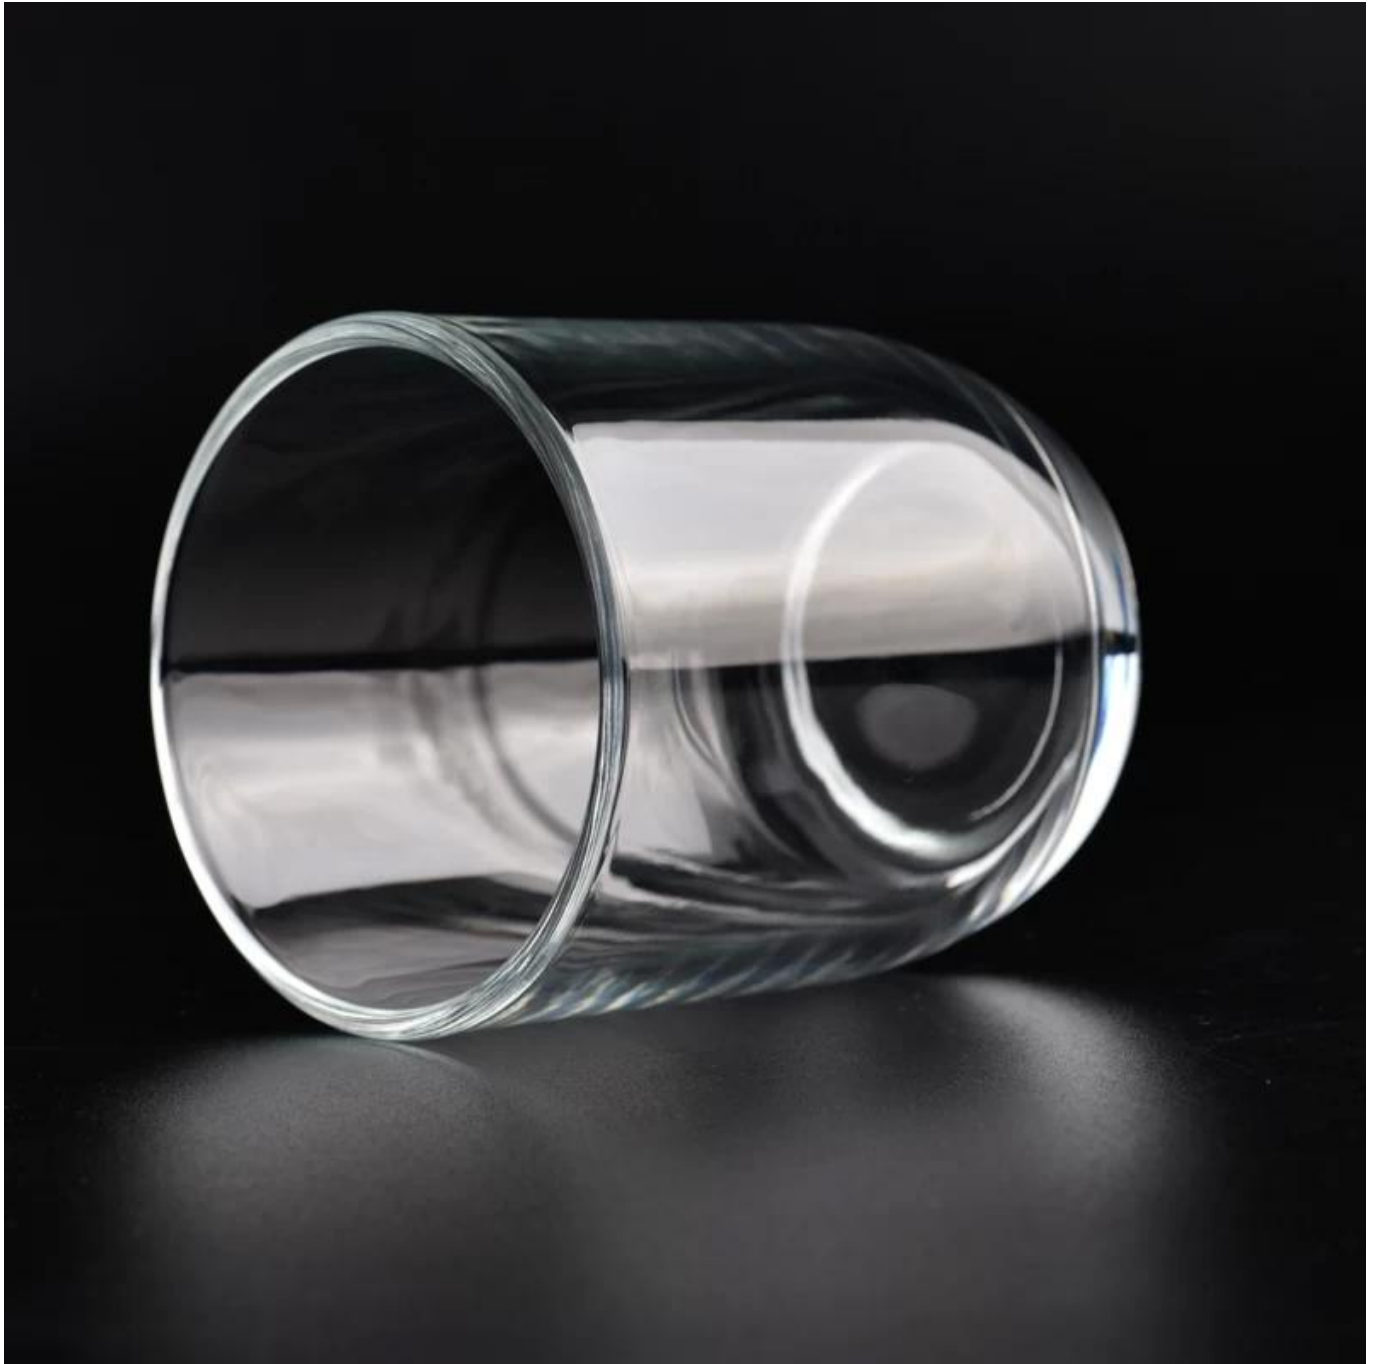

Hot sale 10oz clear glass candle jar round bottom vessels wholesale

Sunny Glasswares not only places OEM / ODM orders, but also helps many brands to start with product concepts.

Why choose Sunny.

product name	Hot sale 10oz clear glass candle jar round bottom vessels wholesale
Sample time	1. 5 days if there is glass shape and size 2. 15 days, if you need new shapes and sizes glass

Measure	Item:SGJD23010504 Top dia: 78mm Bottom dia: 57mm Height: 87mm Weight:217g Capacity: 255ml
Packing	Normal packing,Individual gift box, PVC box, window box, color box, white box, etc
Delivery time	Within 35 days after the sample and order confirmed
Payment term	30% deposit by T/T in advance and the balance against the copy of B/L
Shipment	By sea,by air,by Express and your shipping agent is acceptable
Usage Occasion	Home decor,Wedding Decoration,Wedding Favors,Decoration enhancement