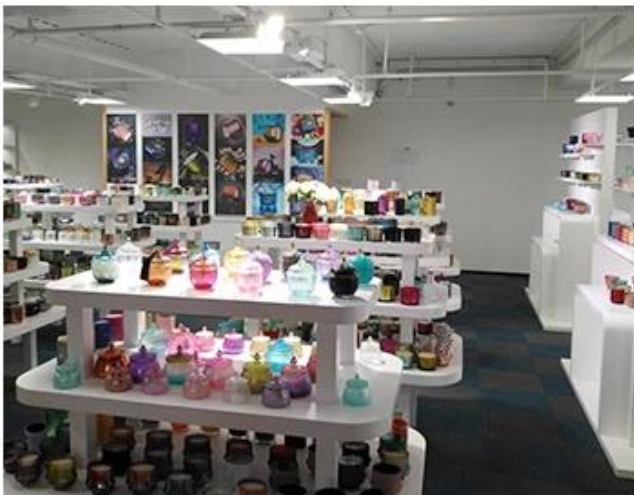

amostra Sala e show de negociação

SAMPLE ROOM

There are more than 5000 products in
sample room of Sunny Glassware
for your reference. No second Co. in China!

EXHIBITION

“

We have taken part in various exhibitions since 2002 year, like Shanghai, London, Las Vegas, Hongkong show.