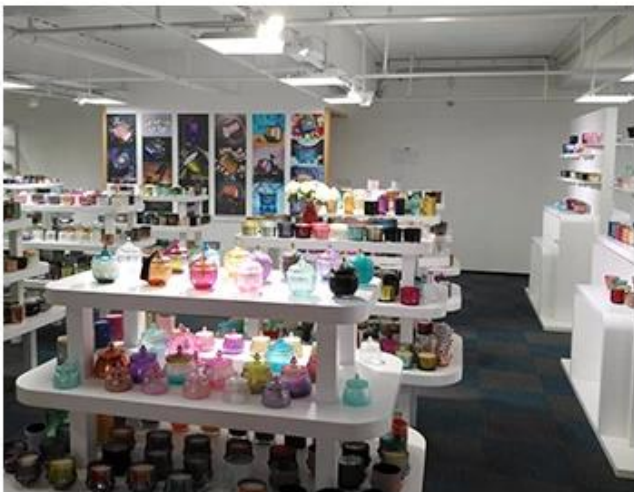

# SAMPLE ROOM

---

There are more than 5000 products in  
sample room of Sunny Glassware  
for your reference. No second Co. in China!