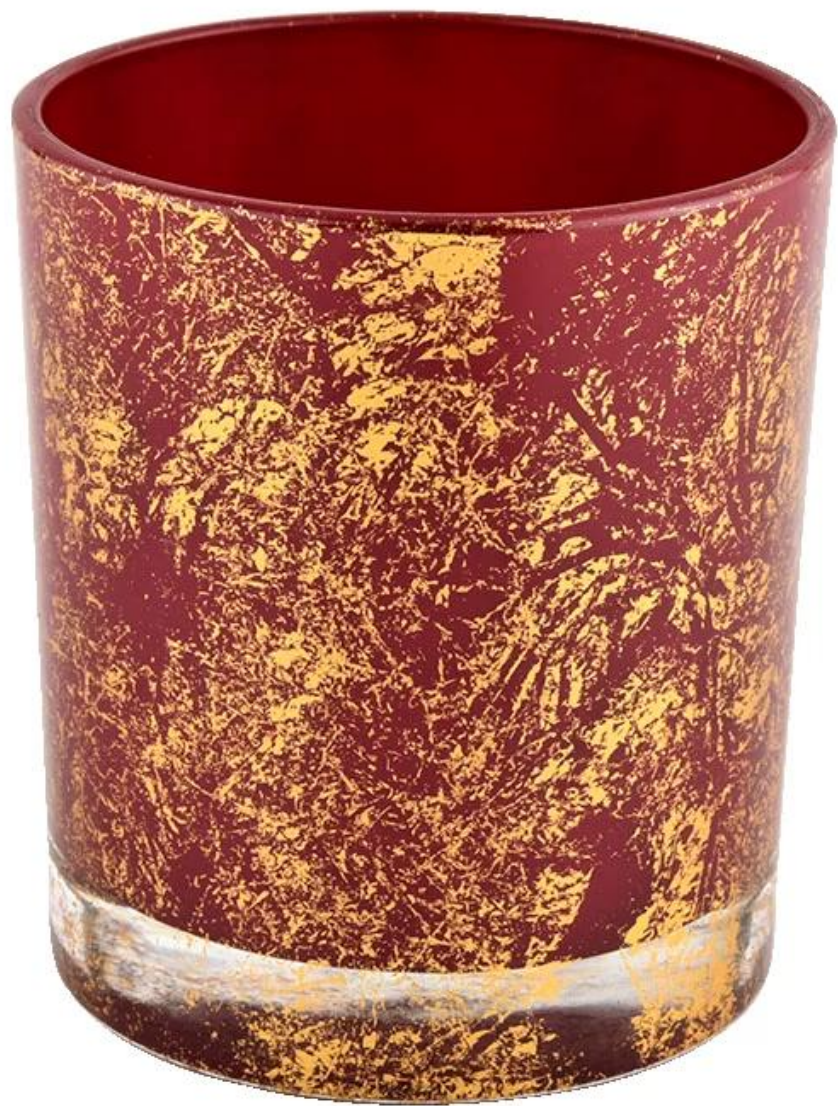

Gold printing dust and red container candle luxury candle Jars glass

## Descrição do produto

Nome do Produto	Gold printing dust and red container candle luxury candle Jars glass
amostra Tempo	1. 5 dias se houver formato e tamanho de vidro 2. 15 days if you need new shapes and sizes glass

A medida	Item No.:SGHL21112615 Top dia:80mm Bottom dia:74mm Height:90mm Weight:303g Capacity:290ml
Embalagem	Normal packaging, individual gift box, PVC box, window box, color box, white box, etc.
Entrega Tempo	Confirmed within 35 days of the rehearsal and order
Forma de pagamento expressão	30% deposit by T/T in advance and the remaining amount against the copy of B/L
Transmissão	At sea, air, according to Express and your shipping representative is acceptable
Usage event	Residential culture, wedding decoration, wedding lectures, decorative improvement,