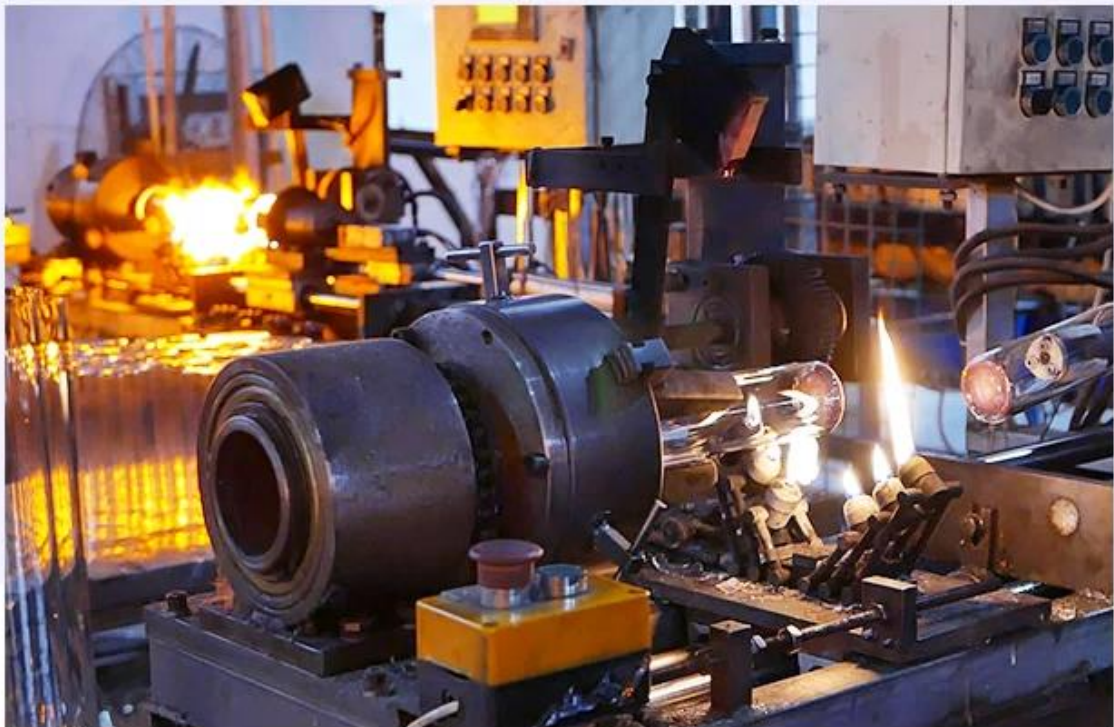

FACTORY

There are about 20000 square meters in our factory which was built in 1992 year; Superior quality and high efficiency can be guaranteed.

Artesanato de processo

PROCESS CRAFTS

1、 Raw Material

2、 Melting