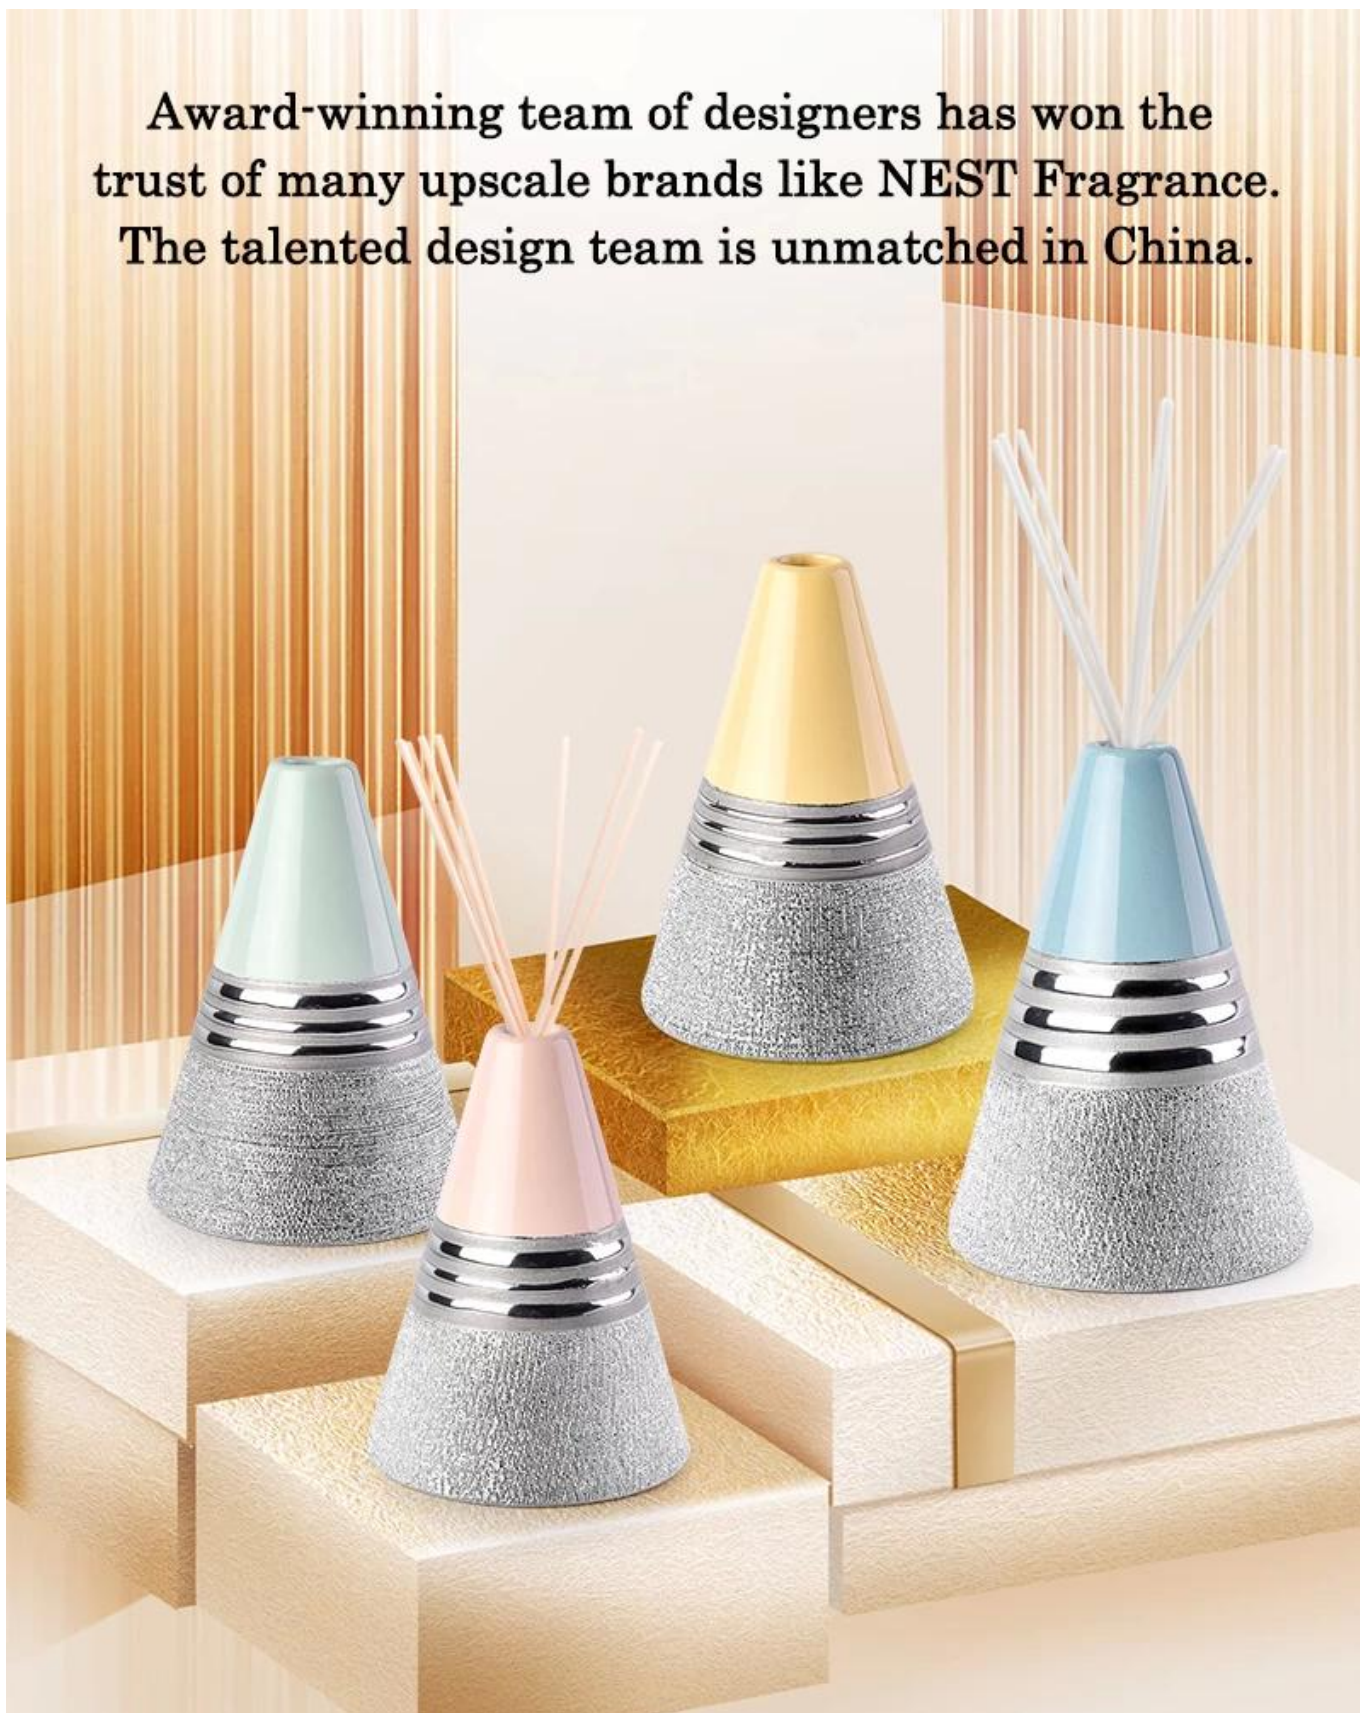

Garrafas de difusor de cerâmica de 7 onças de luxo design em forma de V

Award-winning team of designers has won the trust of many upscale brands like NEST Fragrance. The talented design team is unmatched in China.