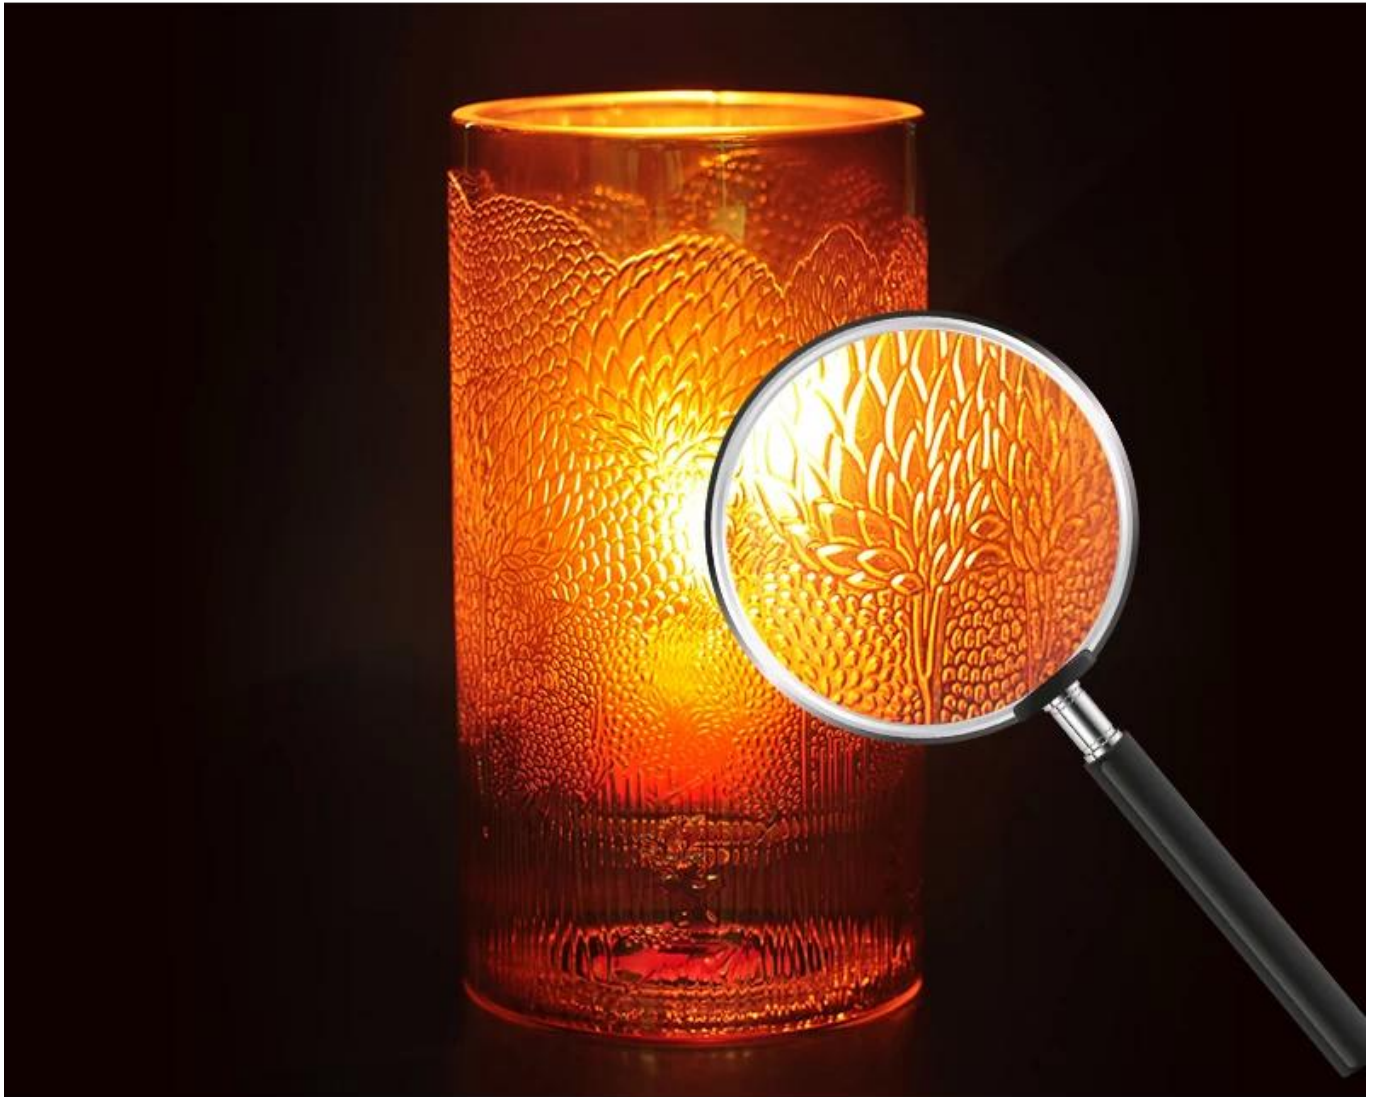

Frascos de vela de vidro alto de 15oz 16oz com design padrão de cervos de tampa

Exquisite Embossed Pattern

Capacity	437ml
weight	736g+107g

PS:

Sunny Glassware had applied the patent for our own designs they are protected by copyright and not allowed to show any other vendors to quote or copy. Meanwhile, it can be your private label product and won't supply others once you place order with defined qty.