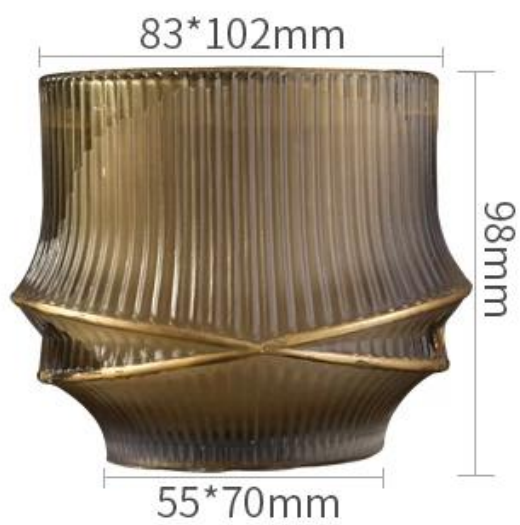

**13oz 14oz velas de vidro exclusivo frascos cruz e listras
verticais design padrão em relevo**

Exquisite Embossed Pattern

Capacity	390ml
weight	565g

PS:

Sunny Glassware had applied the patent for our own designs they are protected by copyright and not allowed to show any other vendors to quote or copy. Meanwhile, it can be your private label product and won't supply others once you place order with defined qty.