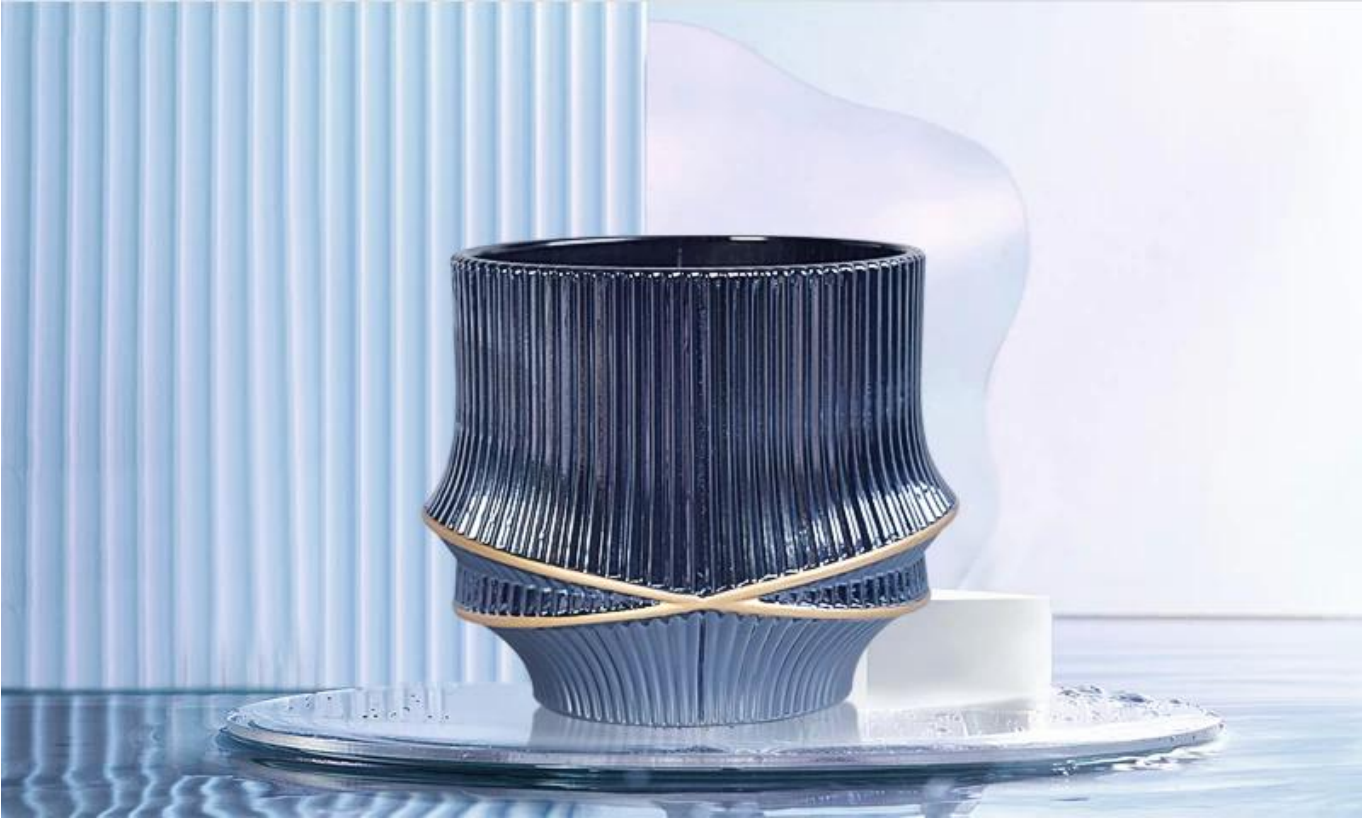

**13oz 14oz velas de vidro exclusivo frascos cruz e listras
verticais design padrão em relevo**

Exquisite Embossed Pattern

Capacity	390ml
weight	565g

PS:

Sunny Glassware had applied the patent for our own designs they are protected by copyright and not allowed to show any other vendors to quote or copy. Meanwhile, it can be your private label product and won't supply others once you place order with defined qty.