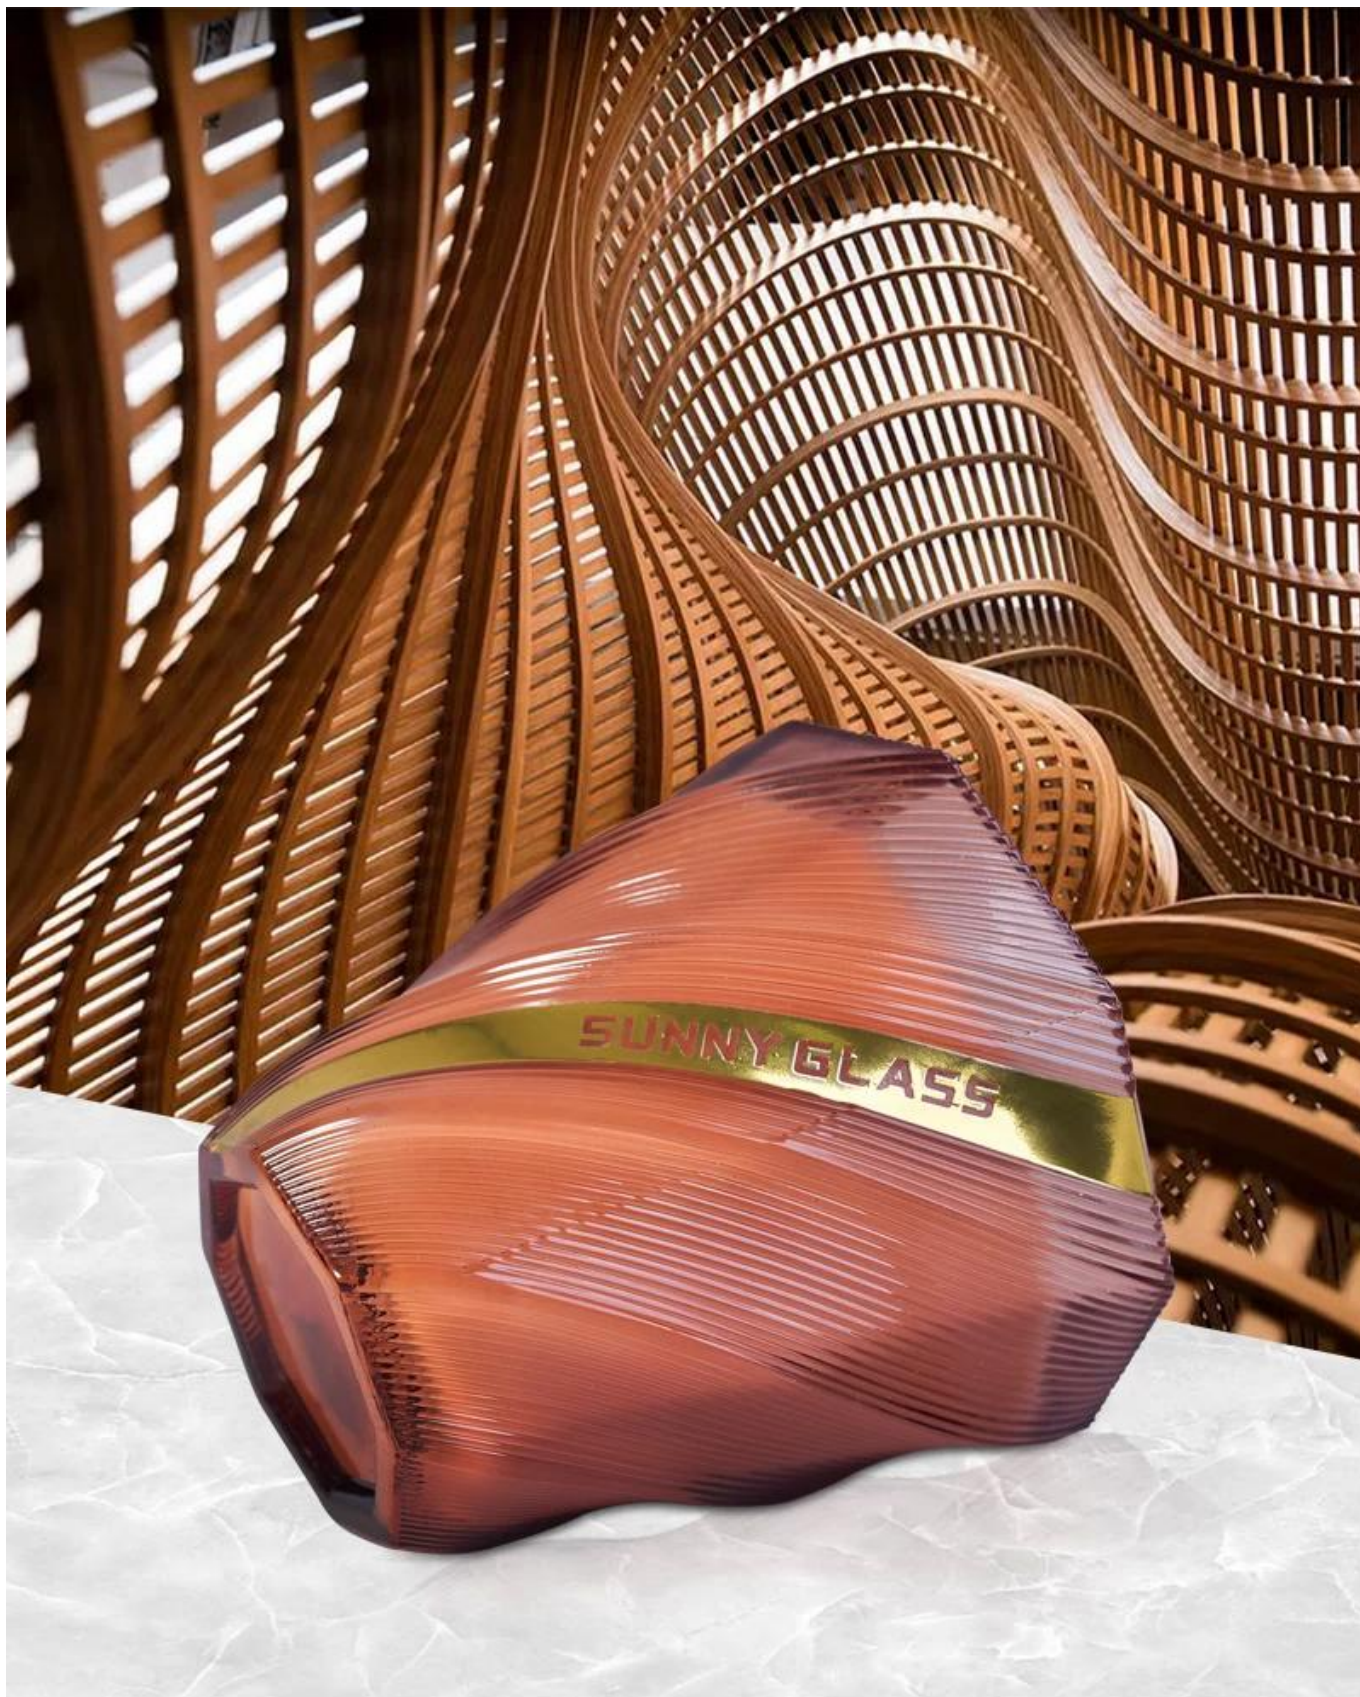

**12oz 13oz fosco vela vela frascos espiricle design de luxo
linha dourada decoração**

Exquisite Embossed Pattern

Capacity	365ml
Weight	424g

PS:

Sunny Glassware had applied the patent for our own designs they are protected by copyright and not allowed to show any other vendors to quote or copy. Meanwhile, it can be your private label product and won't supply others once you place order with defined qty.