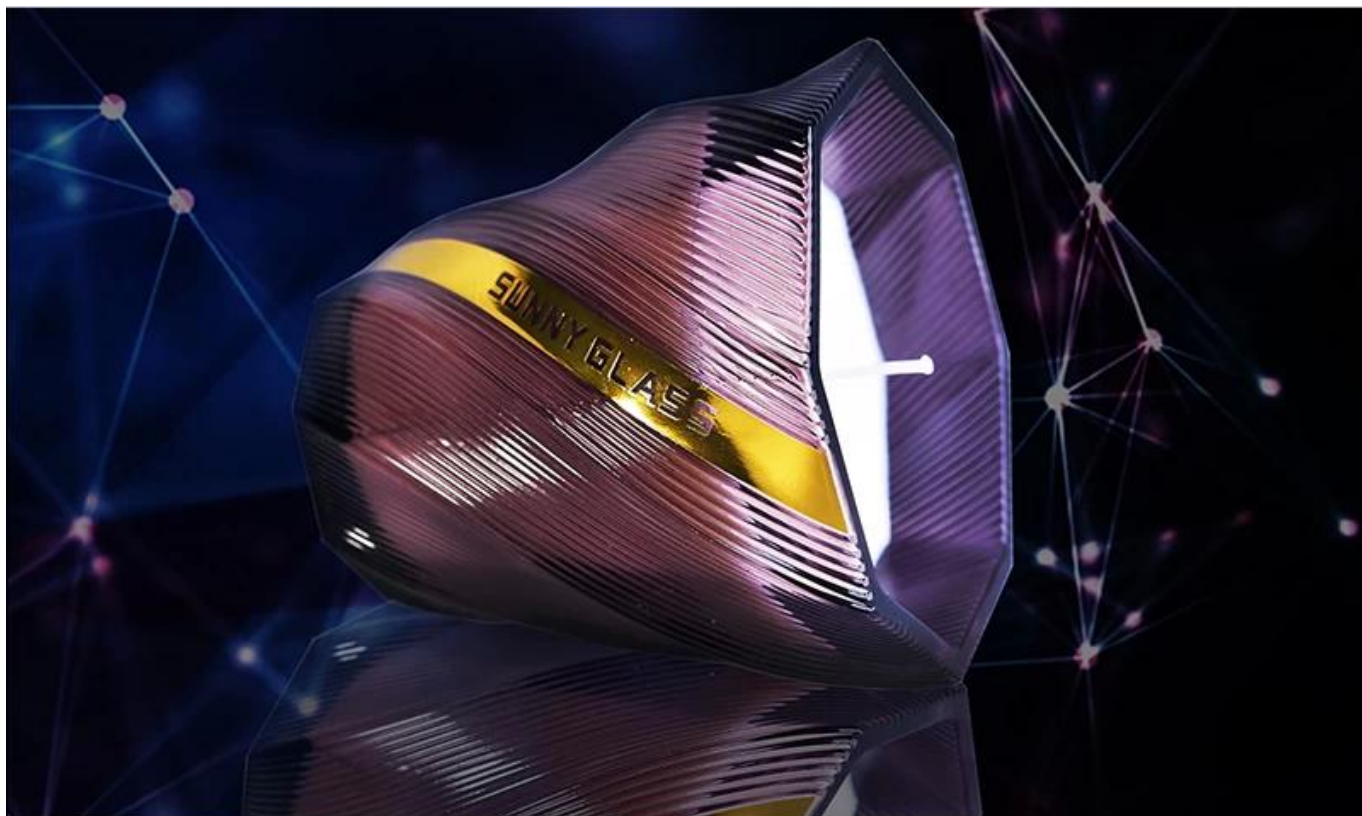

**12oz 13oz fosco vela vela frascos espiricle design de luxo
linha dourada decoração**

Exquisite Embossed Pattern

Capacity	365ml
Weight	424g

PS:

Sunny Glassware had applied the patent for our own designs they are protected by copyright and not allowed to show any other vendors to quote or copy. Meanwhile, it can be your private label product and won't supply others once you place order with defined qty.