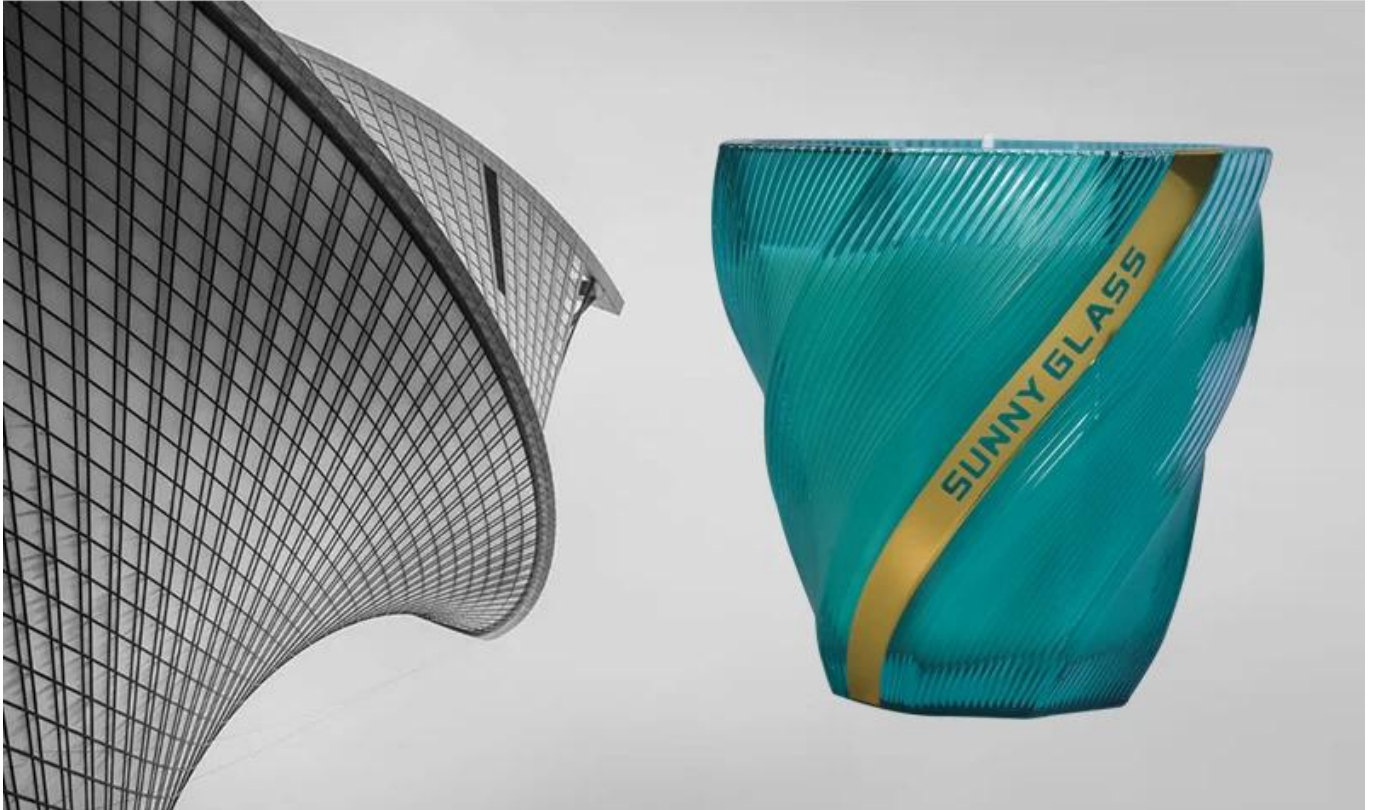

**12oz 13oz fosco vela vela frascos espiricle design de luxo
linha dourada decoração**

Exquisite Embossed Pattern

Capacity	365ml
Weight	424g

PS:

Sunny Glassware had applied the patent for our own designs they are protected by copyright and not allowed to show any other vendors to quote or copy. Meanwhile, it can be your private label product and won't supply others once you place order with defined qty.