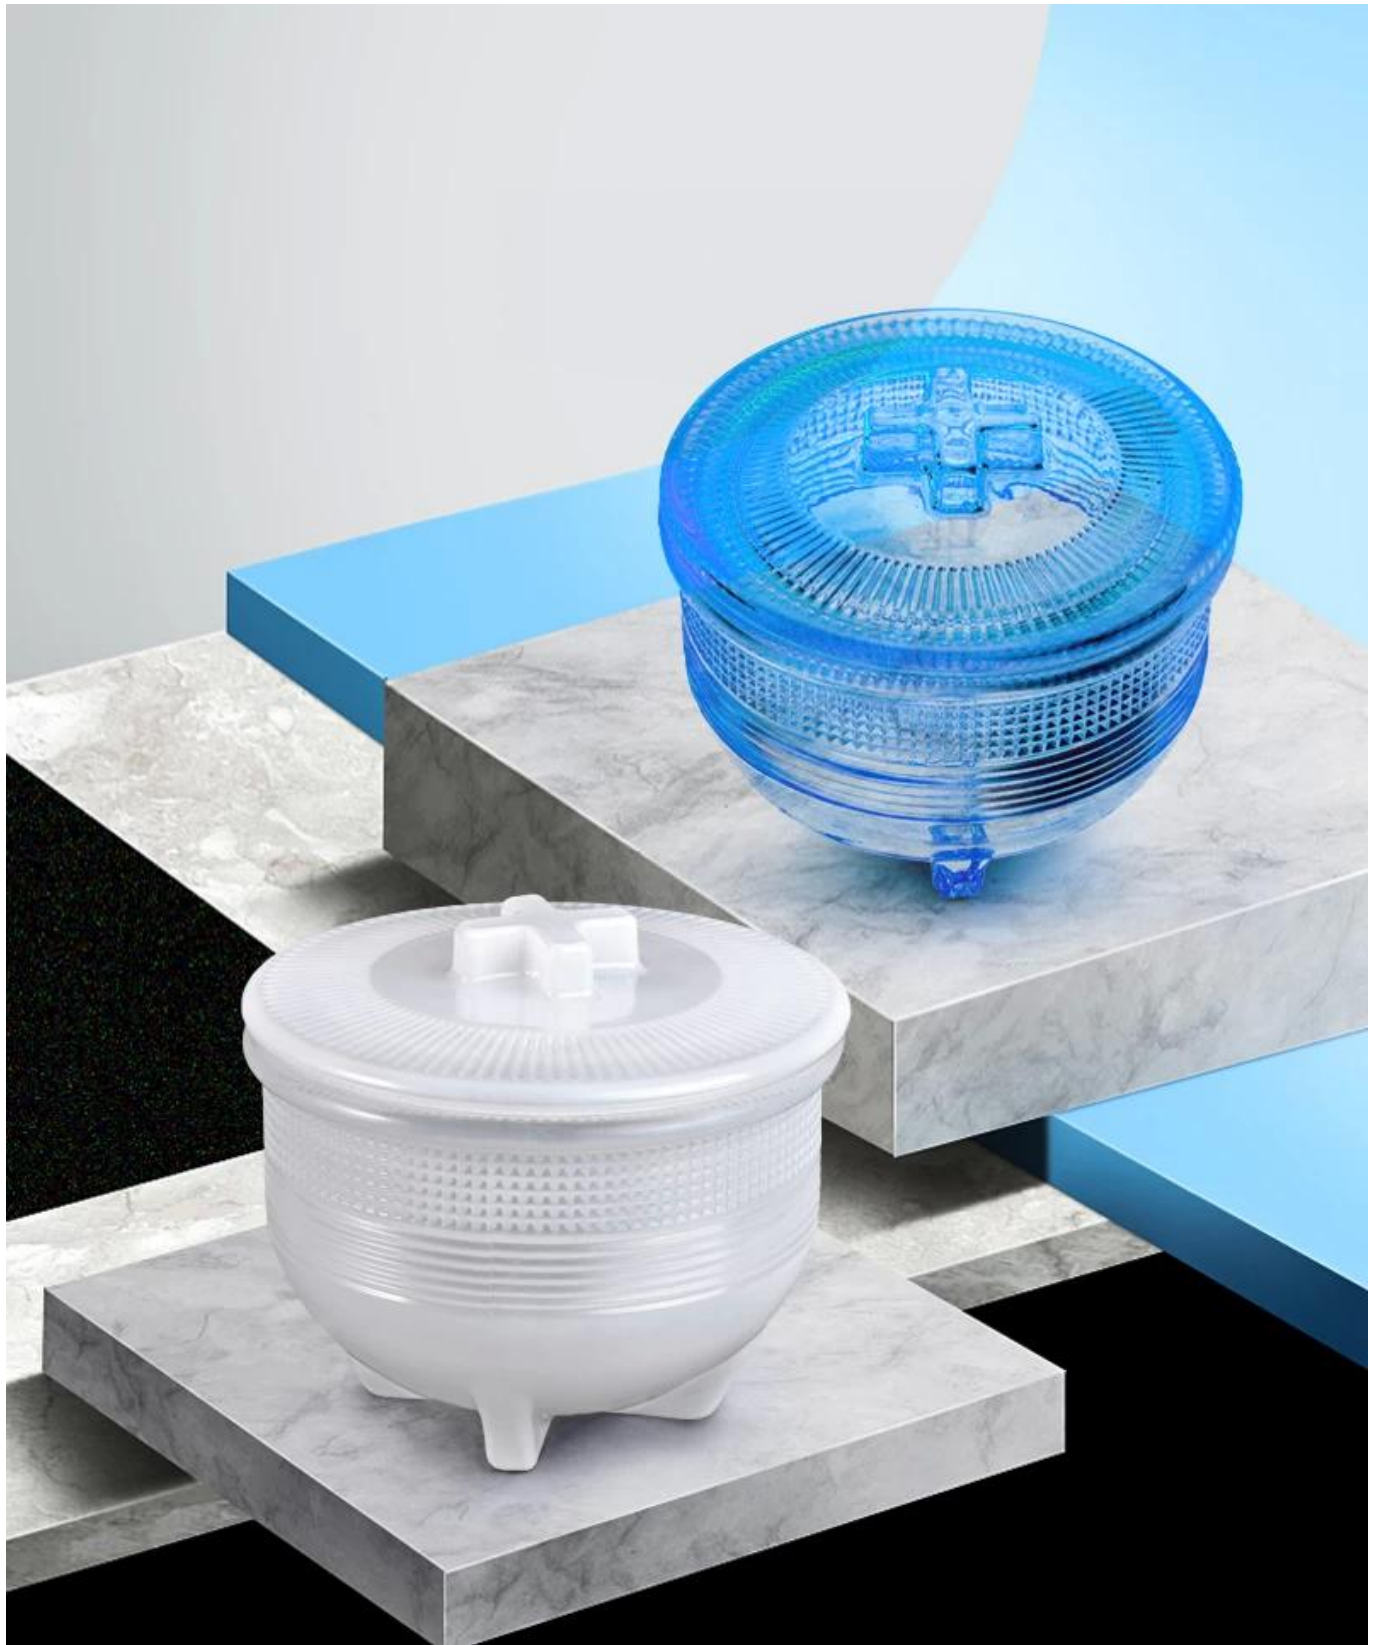

11 oz de potes de vela de vidro de luxo com tampa cruzada e stand

Sunny Glassware strictly protect the customers' designs, all the newly designed items from us haven't been copied in three years.

Capacity	310ml
----------	-------

24 Feb 2022

On-time Shipment: **Very satisfied** (5 stars)

300ml inside spraying cylinder glass candle jars whol...

★★★★★

Sunny Glassware provide an excellent service and high class products.

 0

A*****c

 Australia