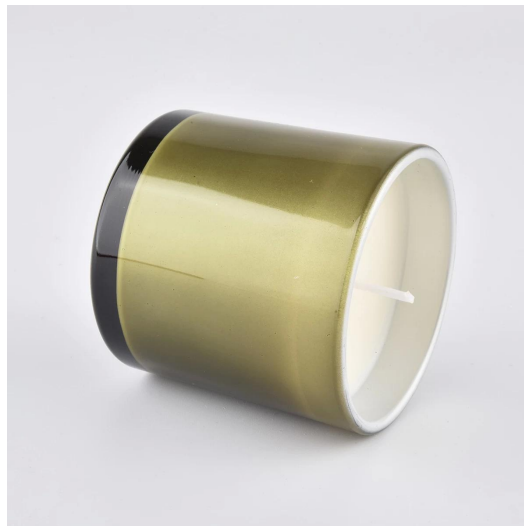

Flexible size design allows your market to grow rapidly

SG-568
Upper diameter: 68 mm
Lower diameter: 65 mm
Height: 68mm
Weight: 210 g
Capacity: 210 ml

MOQ: 3000pcs
Custom designs and different sizes available