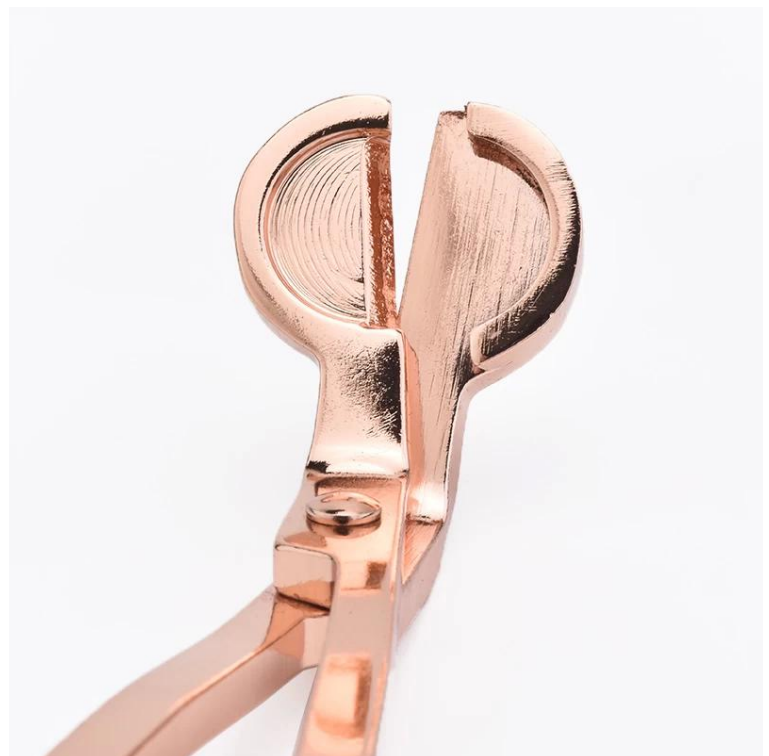

Ceremony design awareness

Designed by award winning professional in SG

- . Received a very admirable NEST fragrance
- . Friend or business relationship gift
- . Relaxation and romantic life