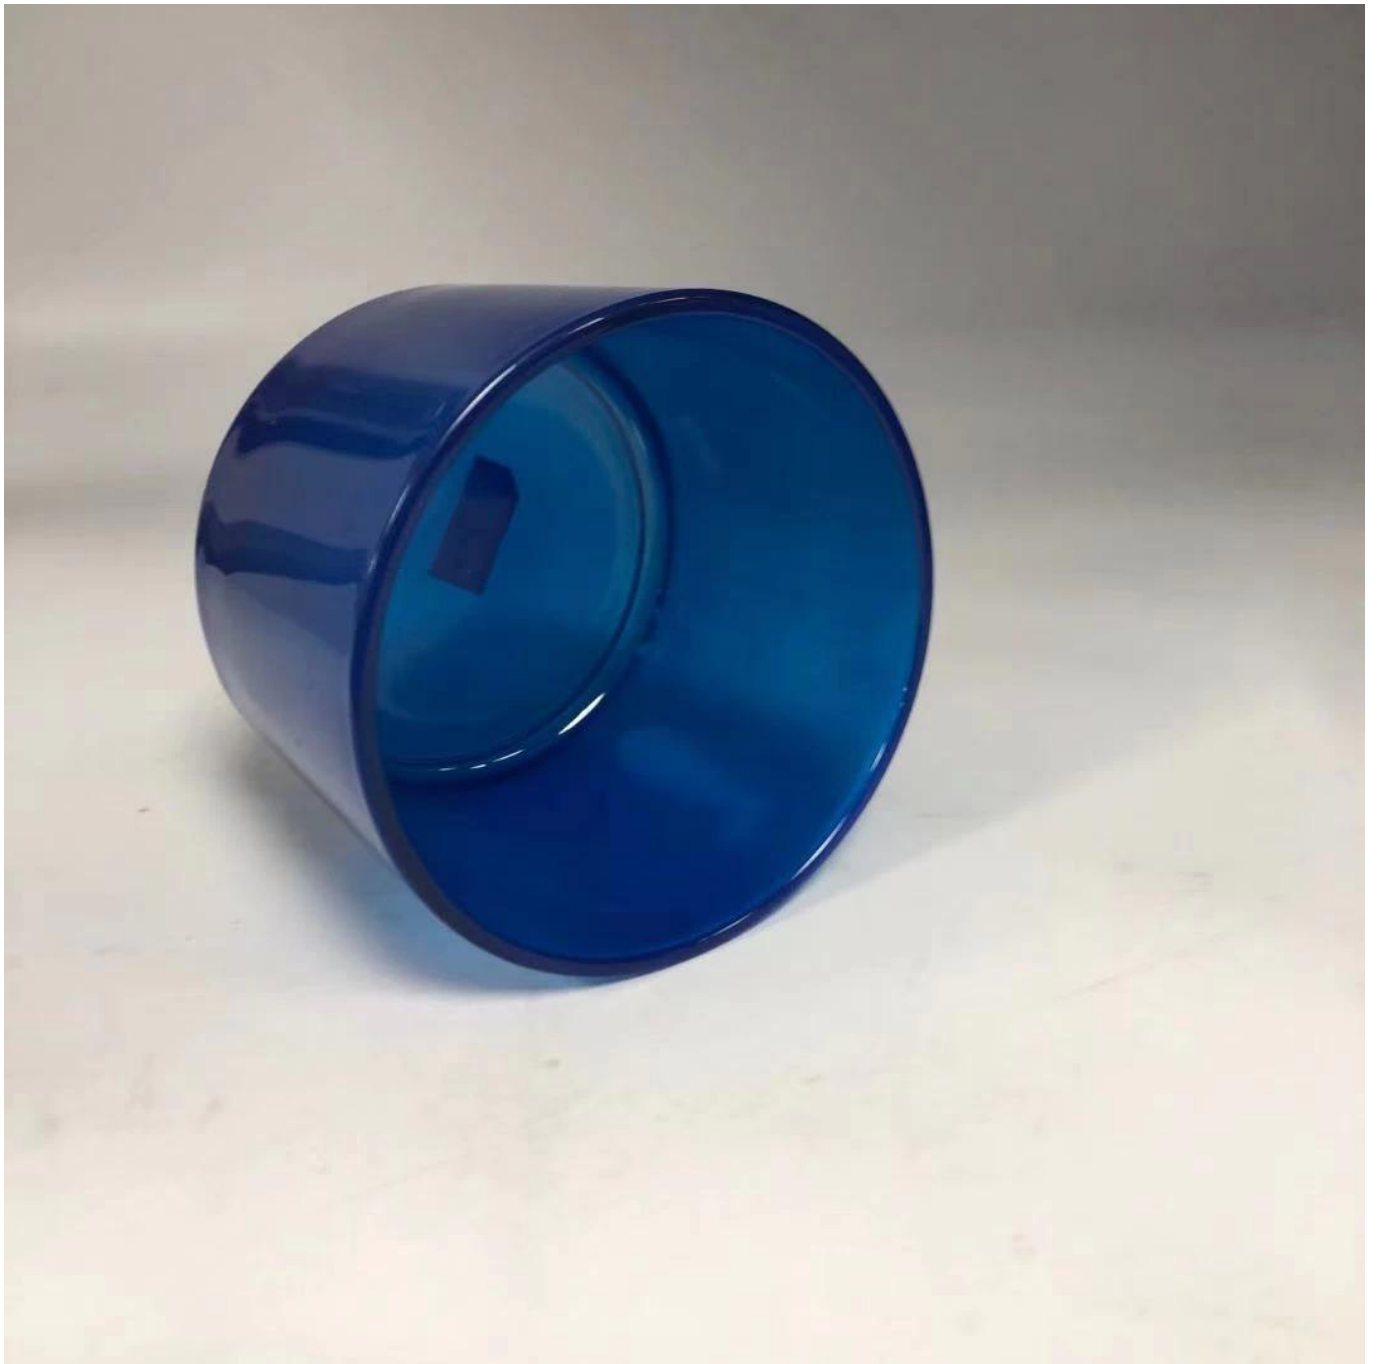

navy blue decorative glass candle jar

Product Details

Item No.	SG11080
Material	High white glass material
Process	machine made
Samples time	1. 5 days if at exist shaped and size of glass 2. 15 days if need new shape or size of glass
Packing	Normal packing,4 pcs into inner box, 48 pcs per carton
Product Capacity	500,000~1,000,000 pcs per month
Delivery time	Within 35 days after the sample and order confirmed
Payment terms	30% deposit by T/T in advance and the balance against the copy of B/L
Shipment	By sea, by air, by Express and your shipping agent is acceptable
Product Features	1. Machine made votive glass candles jar with high quality 2. Suitable for used in hotel, home, etc. 3. It is eco-friendly 4. Meet ASMT test
For your choices	1. Different designs and sizes for choice 2. Any color painted, frost, electroplate, pattern laser carver processing 3. Special package like shrink wrap, color gift box, white gift box etc. 4. We have exclusive workers for quality control 5. We have professional workshop and warehouse to ensure the delivery time