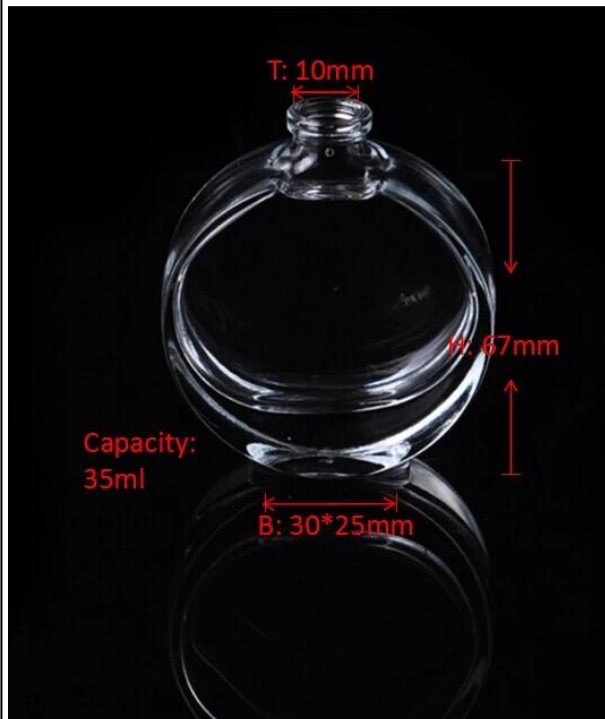

luxury wholesale customized design your own empty spray glass perfume bottle , perfume glass bottle factory

Product Details

Item name	luxury wholesale customized design your own empty spray glass perfume bottle , perfume glass bottle factory
Item No.	SGJX15110303
Size	T:10mm*B:30*25mm*H:67mm
Capacity/Weight	83g/35ml
Sample time	1.5 days if at exist shape and size of products 2.15 days if need new shape and size of products
Packing	Normal safety packing 24pcs/36pcs/48pcs etc. per export carton with egg divider
MOQ	100000pcs
Delivery time	Within 35 days after order confirmed
Payment terms	30% deposit by T/T in advance, the balance after showing the copy of B/L
Product feature	<ol style="list-style-type: none"> 1.High quality and competitve prices 2.Meet FDA, SGS,LFGB etc. test 3.Eco-friendly 4.Widely apply to Wedding, party, home, bar etc. 5.Machine made