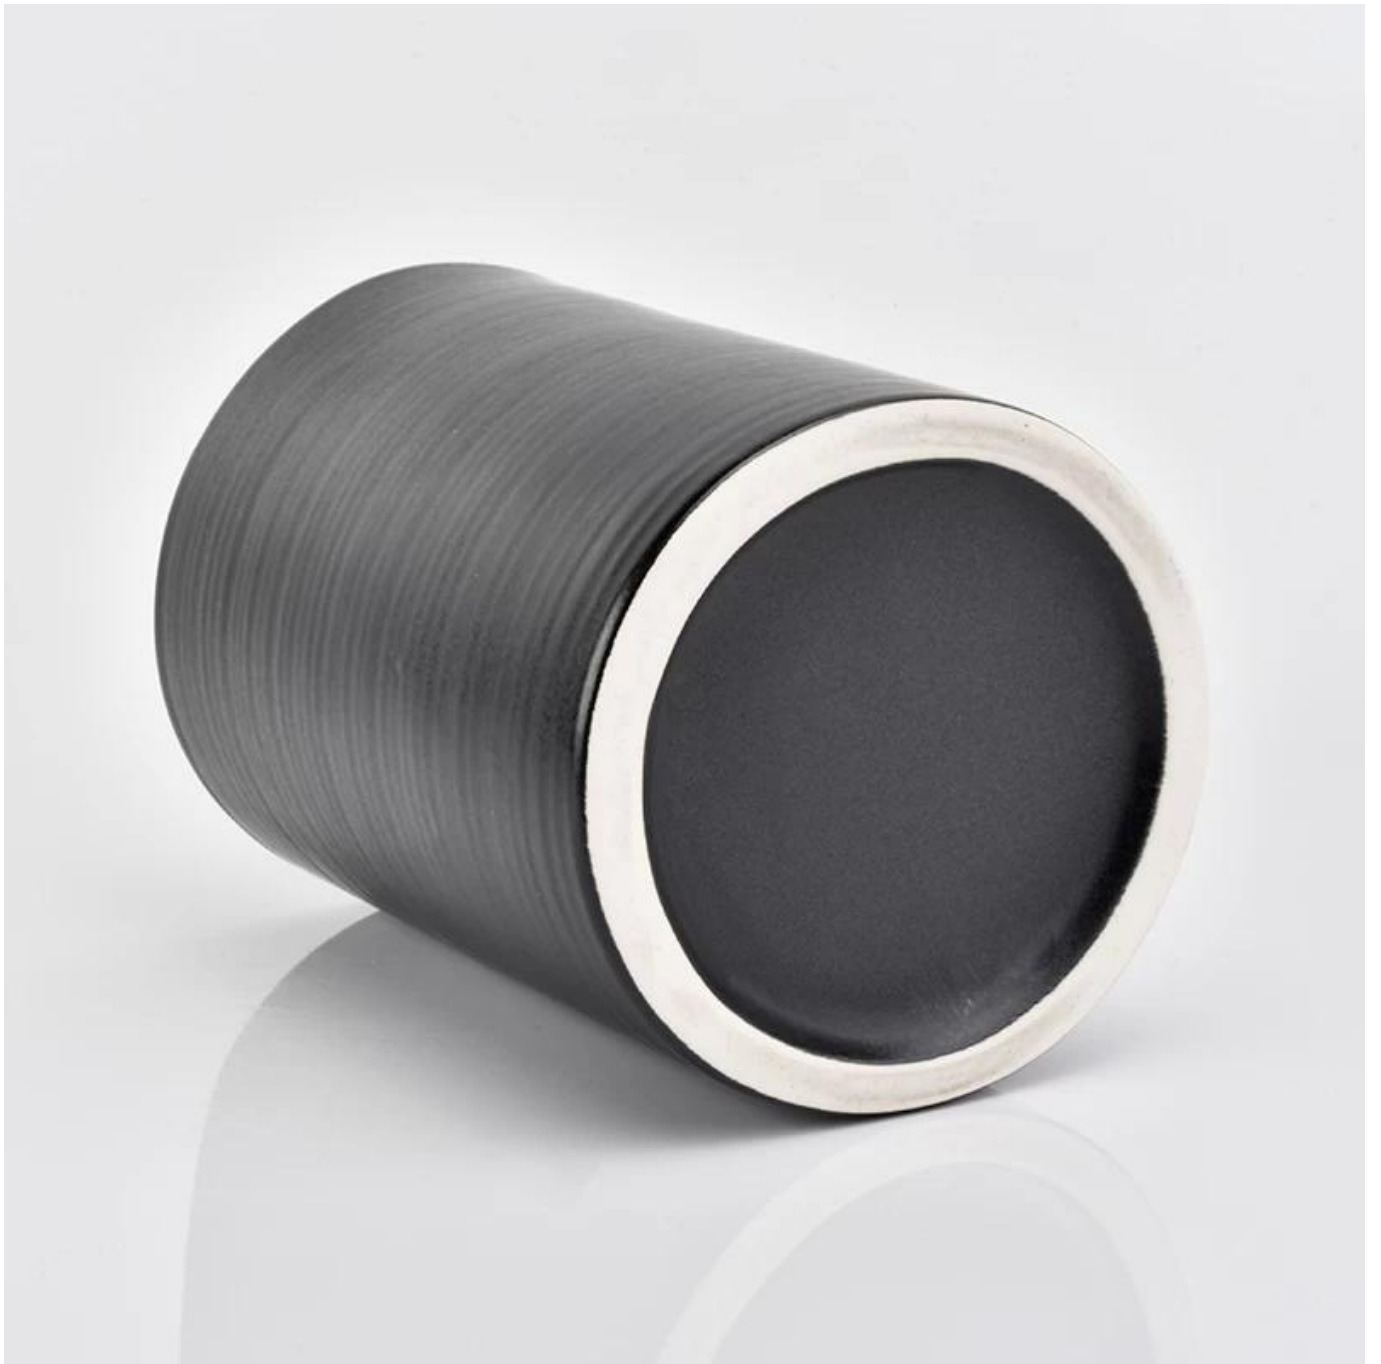

# luxury hotelware ceramic bathroom accessories set matte black tumbler

Product Details	
Item number.	SGMK18110505-2
Size	Tumbler SGMK18102405-2 Top dia:73mm Bottom dia:70mm Height:107mm Weight:205g Capacity: 330ml
Material	ceramic
craft	hand made ceramic
Sample time	1. 5 days if there is exist shape and size 2. 20 days, if you need new shapes and sizes glass
Packing	bulk packing, gift box are available
Product Capacity	250,000 ~ 500,000 pieces per month
Delivery time	Within 55 days after sampling and order confirmed
Payment terms	30% deposit by T / T in advance and balance against copy of B / L
Delivery	By sea, by air, through express and shipping agent acceptable
Product Features	1. luxury hotelware ceramic bathroom accessories set matte black tumbler 2. Suitable for use at hotel, home, etc. 3. Meet the ASTM Test
For your choice	1. Various designs and sizes for selection 2 Any color painted, cool, plating, laser model Processing cutter 3. Special package as shrink film, color gift box, white gift box, etc. 4. We are the exclusive employee of quality control 5. We have a professional workshop and warehouse for ensure delivery time