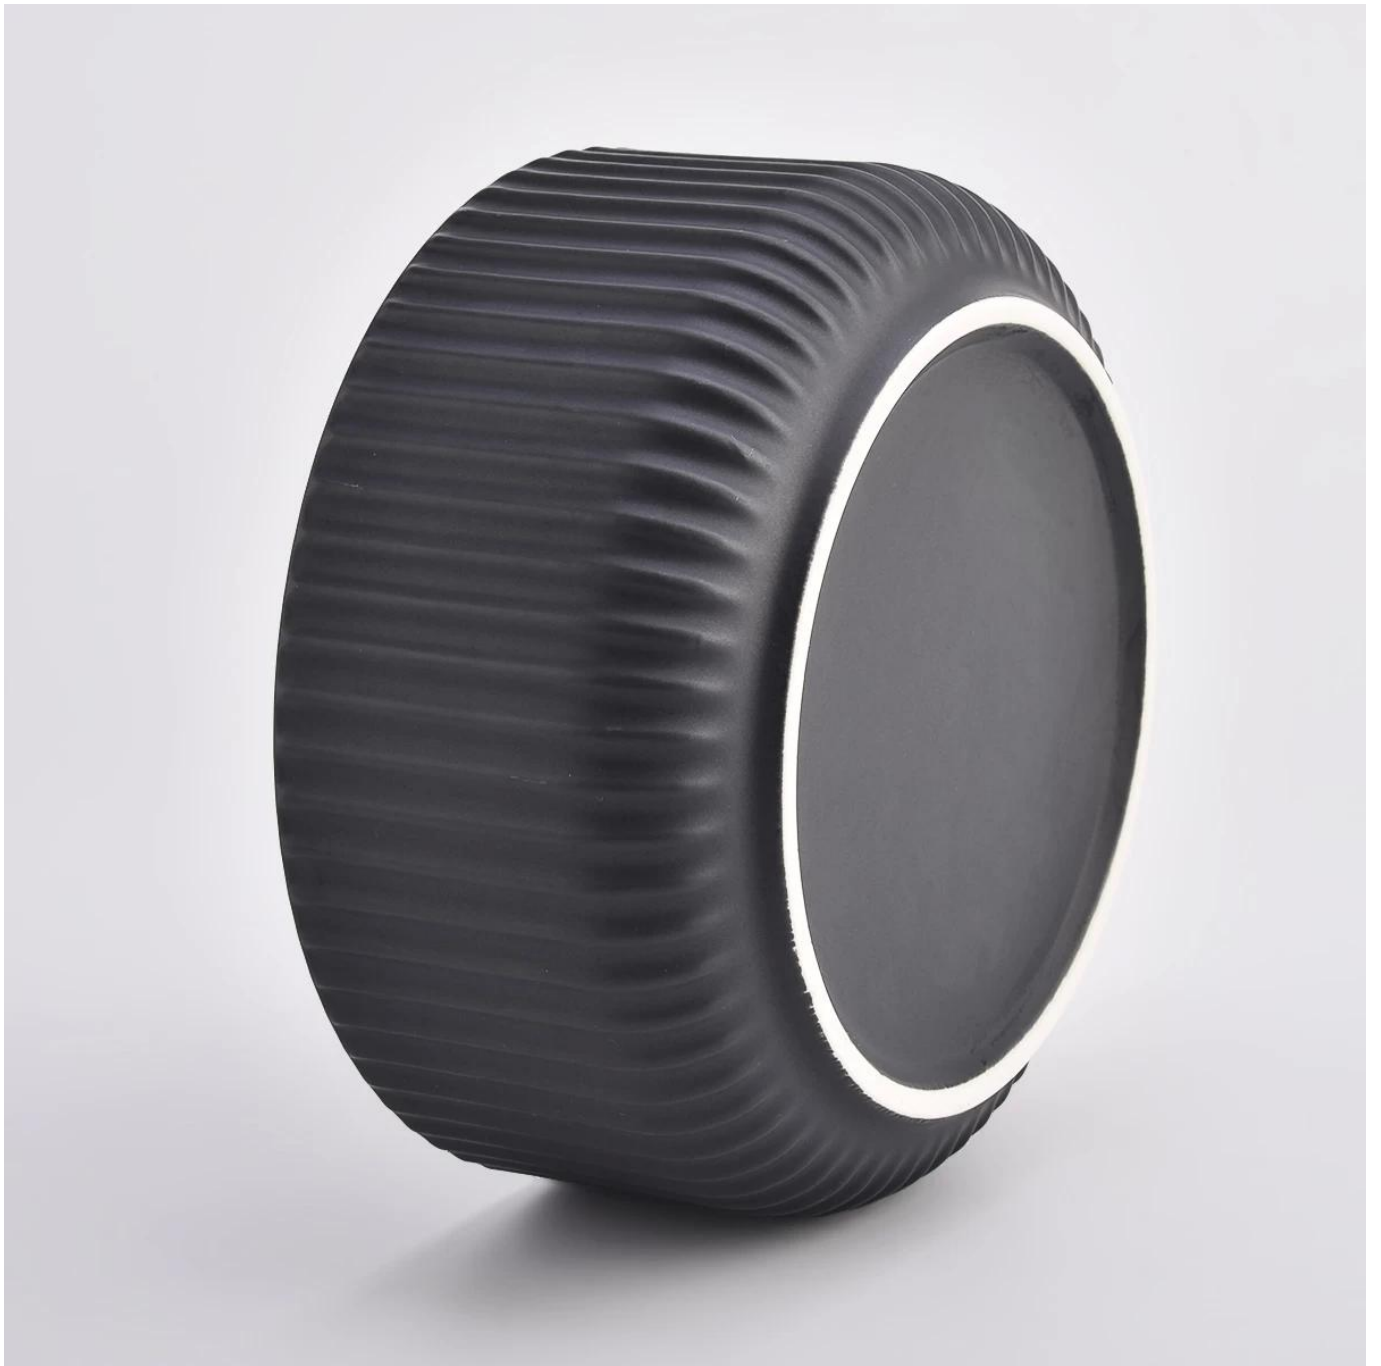

Contact us: sales21@sunnyglassware.com for more details

Product Details

product name	luxury 3 wicks matte black ceramic candle jars MOQ: 3000 pieces luxury iridescent ceramic candle jar with silver artwork
--------------	--

Article	SGMK21032210
Cut it	Top dia: 158 mm Bottom dia: 120 mm Height: 70 mm Weight: 573 g Capacity: 980 ml
Capacity	candle holders of different sizes etc. It's available
Sampling time	1.5 days if the shape and size of the products exist 2.15 days if you need a new shape and size of the products
package	Regular security packing 24 pieces / 36 pieces / 48 pieces and so on for export carton with egg divider
MOQ	3000pcs
Delivery time	Within 55 days of order confirmation
Payment terms	30% deposit by T / T in advance, the balance after showing the copy of B / L
Product characteristics	<ol style="list-style-type: none"> 1. High quality and competitive prices 2. ASTM test 3. Ecological 4. It is widely aimed at weddings, parties, home, bars etc. 5. ceramic container with transmutation decoration