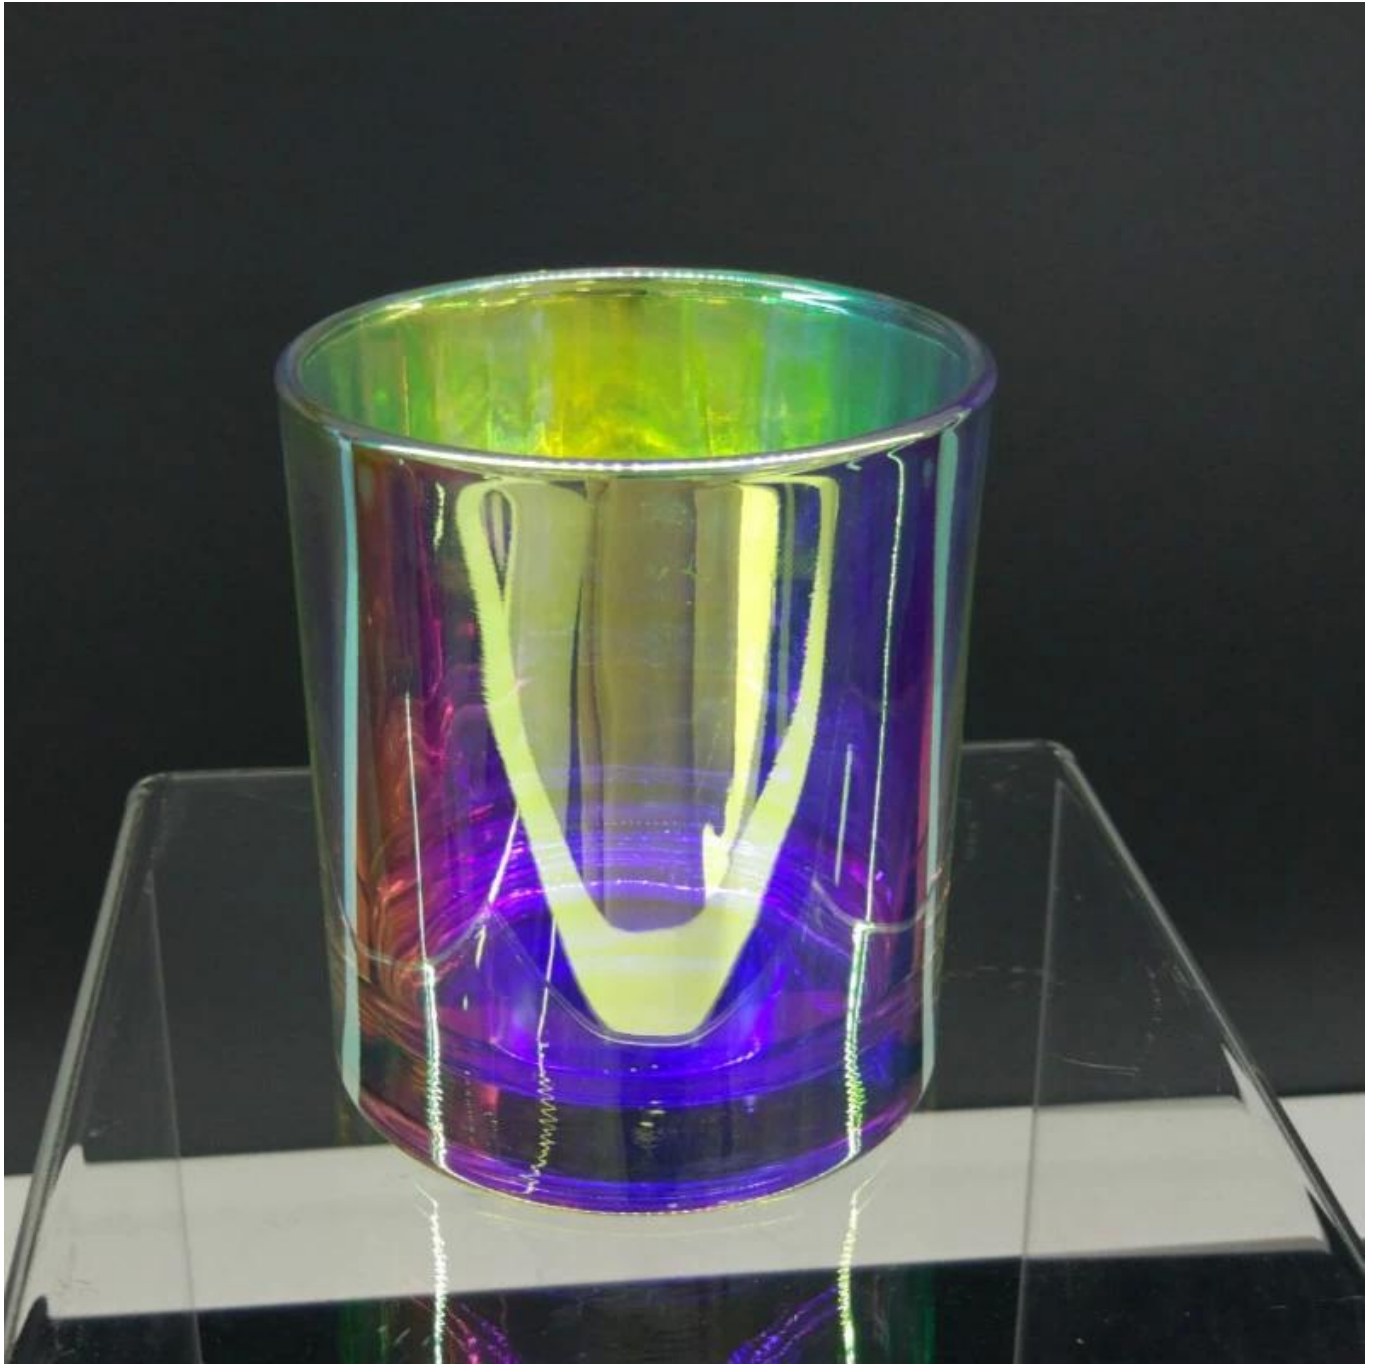

# iridescent glass candle jar 8 oz wax capacity

Product Details	
Item number.	SG8090I
Material	high white glass
craft	Machine made glass candle holders
Sample time	1. 5 days if there is glass shape and size 2. 15 days, if you need new shapes and sizes glass
Packing	The usual packing, 4 pieces in the inner box, 48 pieces box
Product Capacity	500,000 ~ 1,000,000 pieces per month
Delivery time	Within 35 days after sampling and order confirmed
Payment terms	30% deposit by T / T in advance and balance against copy of B / L
Delivery	By sea, by air, through express and shipping agent acceptable
Product Features	1. Home decorations glass candle jar from high quality 2. Suitable for use at hotel, home, etc. 3. Meet the ASTM Test
For your choice	1. Various designs and sizes for selection 2 Any color painted, cool, plating, laser model Processing cutter 3. Special package as shrink film, color gift box, white gift box, etc. 4. We are the exclusive employee of quality control 5. We have a professional workshop and warehouse for ensure delivery time