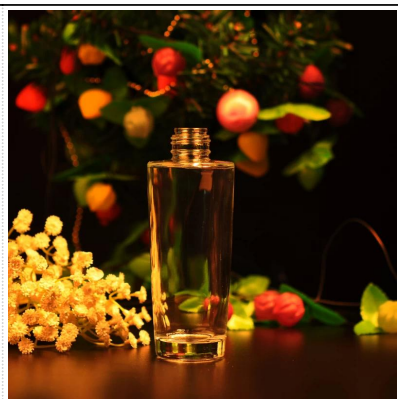

home decor square glass perfume bottles

Product Details

Item name	square glass perfume bottles
Item No.	SGLG16042705
Size	15x29x114 mm
Capacity/Weight	256g/114ml
Sample time	1.5 days if at exist shape and size of products 2.15 days if need new shape and size of products
Packing	Normal safety packing 24pcs/36pcs/48pcs etc. per export carton with egg divider
MOQ	10000pcs
Delivery time	Within 35 days after order confirmed
Payment terms	30% deposit by T/T in advance, the balance after showing the copy of B/L
Product feature	1.High quality and competitve prices 2.Meet FDA, SGS,LFGB etc. test 3.Eco-friendly 4.Widely apply to Wedding, party, home, bar etc. 5.Machine made

More Product Pictures

[Similar Products Link](#)

Office & Sample Room

Factory Show

Spray colour

For more information, please visit our website: www.okcandle.com