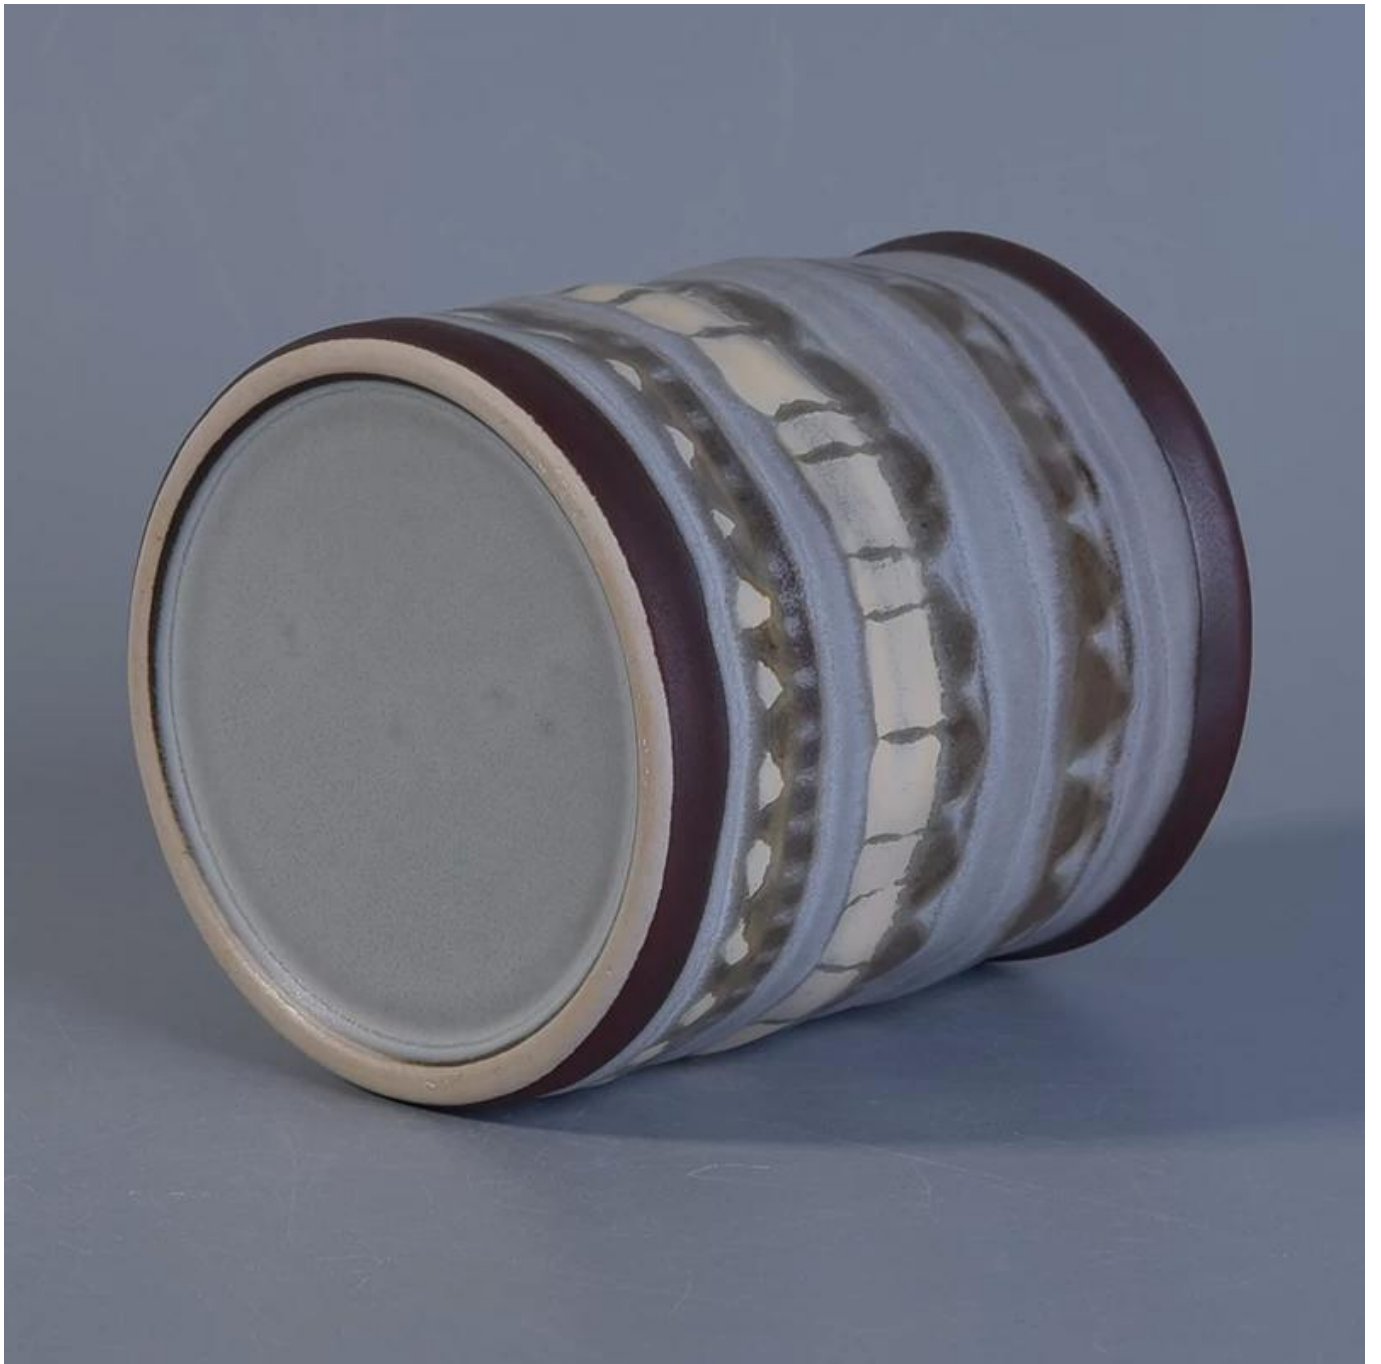

home decor hand paint stripe ceramic candle holders

Item number.	SGTX17060904B
Material	Ceramic
Craft	ceramic jar
Samples time	1. 5 days if there is a exist and size of the ceramic 2. 15 days, if you need a new shape and size ceramic
Product Capacity	500,000 ~ 1,000,000 pieces per month
The Features of products	1. Hand made ceramic candle jar 2. Suitable for use in hotel, house, etc. 3. This eco-friendly. 4. Meet FDA test ; ASTM; CA 65 test
Delivery time	1. Within 35 days after the sample and in order confirmed. 2. Withn 10 days if we have goods in stock
Payment Terms	1. 30% deposit by T / T in advance, the balance after showing the copy of B / L 2. L/C, Escrow, T/T and Western Union can be acceptable, but different countries different payment terms.
Packing & Shiping way	1. Normal packing, 24pcs,36pcs or 48pcs into export carton, carton with cardboard divider.Export with egg divider 2. By sea, by air, by express and the delivery agent acceptable as your requirement.