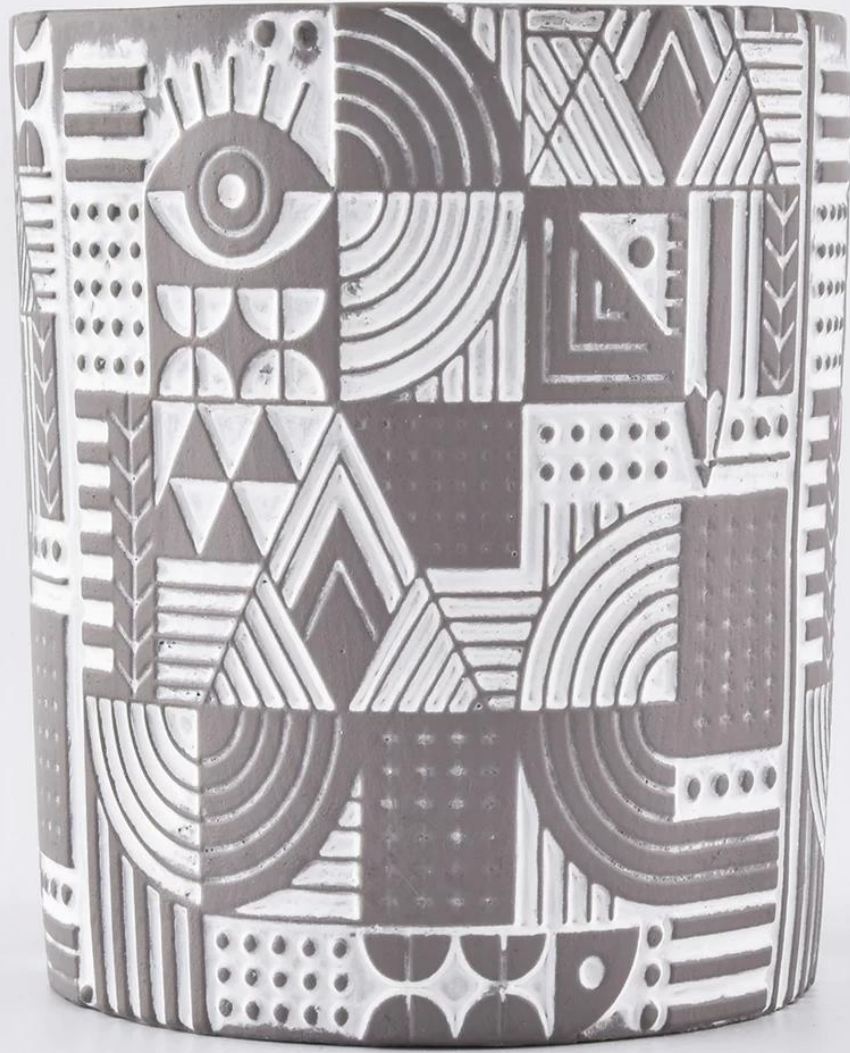

home decor cylinder concrete candle jars

### Product Details

product name	concrete candle holder
Article	SGSJ19120403

Cut it	Top dia:84mm Bottom dia:79mm Height:100mm Weight:330g Capacity:290ml
Capacity	candle holders of different sizes etc. It's available
Sampling time	1.5 days if the shape and size of the products exist 2.15 days if you need a new shape and size of the products
package	Regular security packing 24 pieces / 36 pieces / 48 pieces and so on for export carton with egg divider
MOQ	3000pcs
Delivery time	Within 55 days of order confirmation
Payment terms	30% deposit by T / T in advance, the balance after showing the copy of B / L
Product characteristics	<ol style="list-style-type: none"> <li>1. High quality and luxury style</li> <li>2. ASTM test</li> <li>3. Ecological</li> <li>4. It is widely aimed at weddings, parties, home, bars etc.</li> <li>5. concrete</li> </ol>